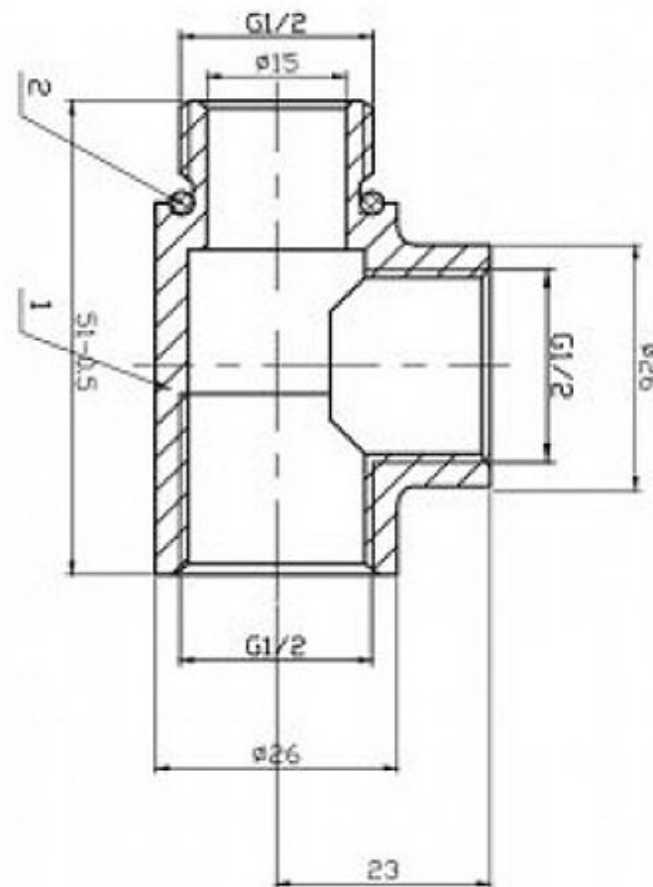

T-Piece Dual Fuel Adaptor

COLOUR OPTIONS:

Please note due to manufacturing tolerances pipe centres may vary by +/- 10mm, we recommend that pipe work is not altered until your towel rail / radiator is on site. The information contained on this page was correct at date of issue. Fitting dimensions are provided as a guide only. We pursue a policy of continuing improvement in design and performance of our products and so reserve the right to change specifications without prior notice.