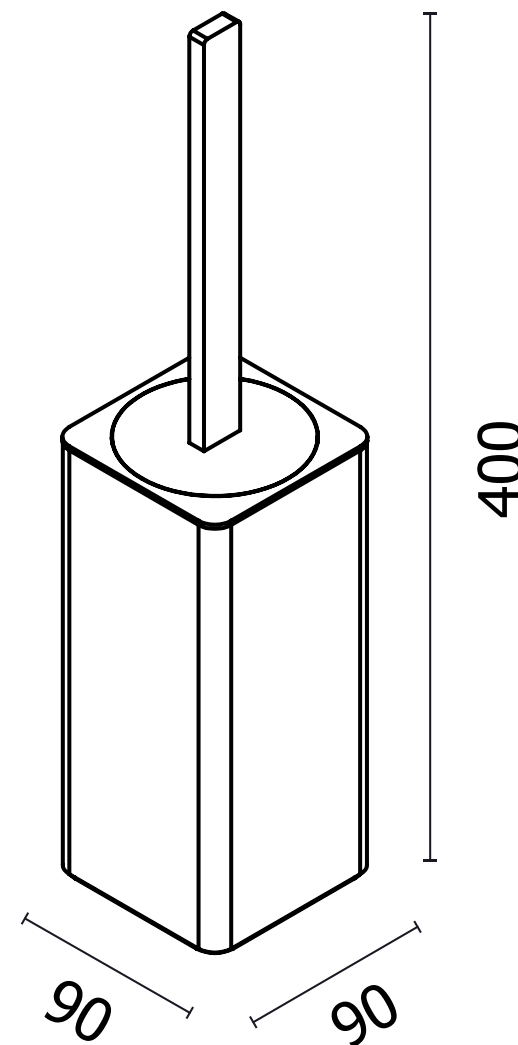

Square Wall Mounted / Freestanding Toilet Brush Set

COLOUR OPTIONS:

Please note due to manufacturing tolerances pipe centres may vary by +/- 10mm, we recommend that pipe work is not altered until your towel rail / radiator is on site. The information contained on this page was correct at date of issue. Fitting dimensions are provided as a guide only. We pursue a policy of continuing improvement in design and performance of our products and so reserve the right to change specifications without prior notice.