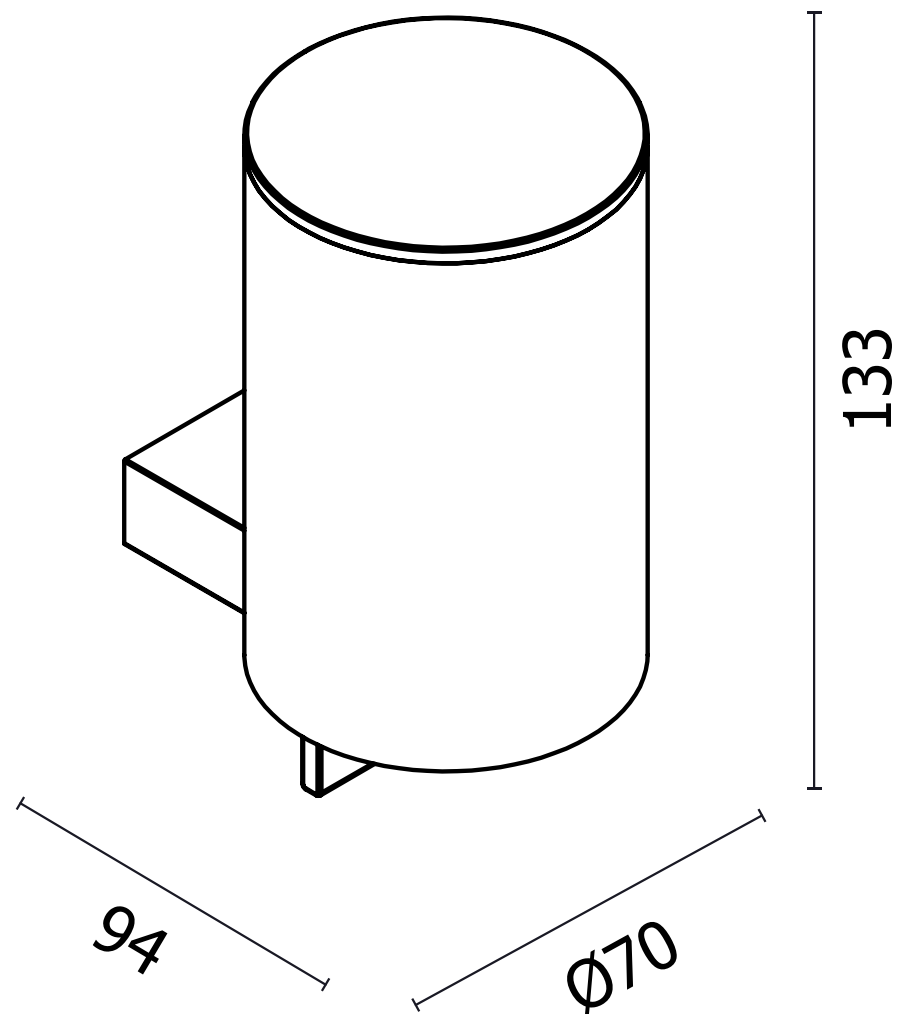

Round Soap Dispenser

COLOUR OPTIONS:

Please note due to manufacturing tolerances pipe centres may vary by +/- 10mm, we recommend that pipe work is not altered until your towel rail / radiator is on site. The information contained on this page was correct at date of issue. Fitting dimensions are provided as a guide only. We pursue a policy of continuing improvement in design and performance of our products and so reserve the right to change specifications without prior notice.