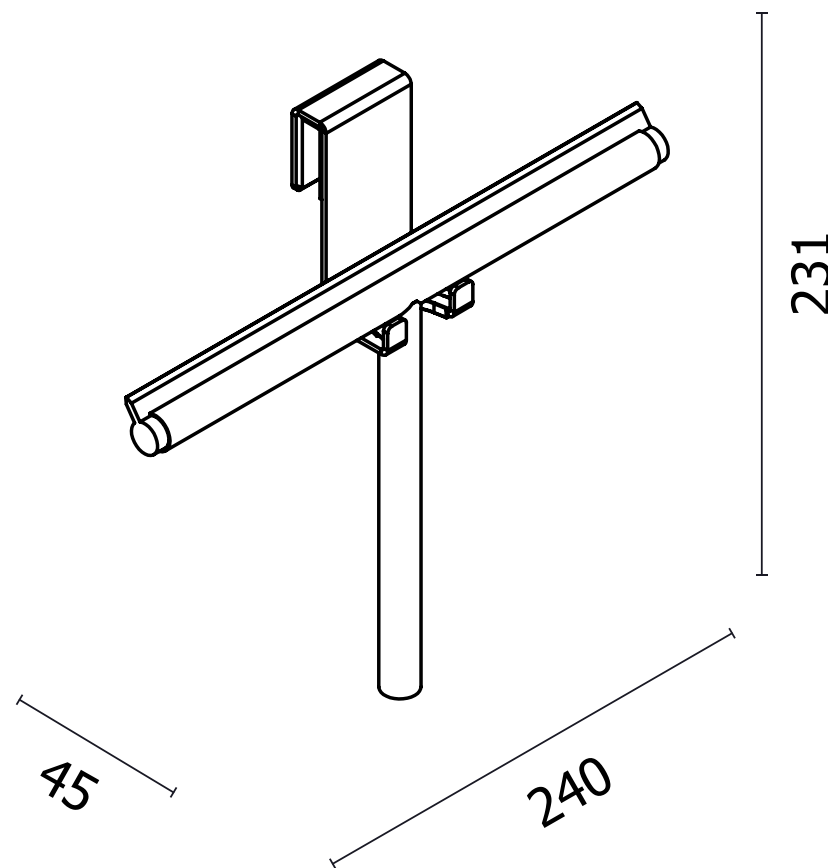

# Shower Wiper & Holder

## COLOUR OPTIONS:

Suitable for hanging on glass up to 10mm thick

Please note due to manufacturing tolerances pipe centres may vary by +/- 10mm, we recommend that pipe work is not altered until your towel rail / radiator is on site. The information contained on this page was correct at date of issue. Fitting dimensions are provided as a guide only. We pursue a policy of continuing improvement in design and performance of our products and so reserve the right to change specifications without prior notice.