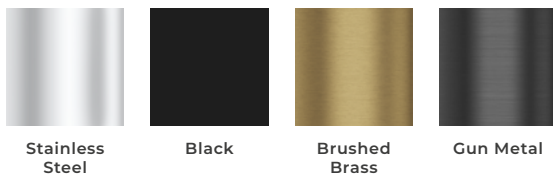

## COLOUR OPTIONS:

Suitable for hanging on glass up to 10mm thick

Please note due to manufacturing tolerances pipe centres may vary by +/- 10mm, we recommend that pipe work is not altered until your towel rail / radiator is on site. The information contained on this page was correct at date of issue. Fitting dimensions are provided as a guide only. We pursue a policy of continuing improvement in design and performance of our products and so reserve the right to change specifications without prior notice.