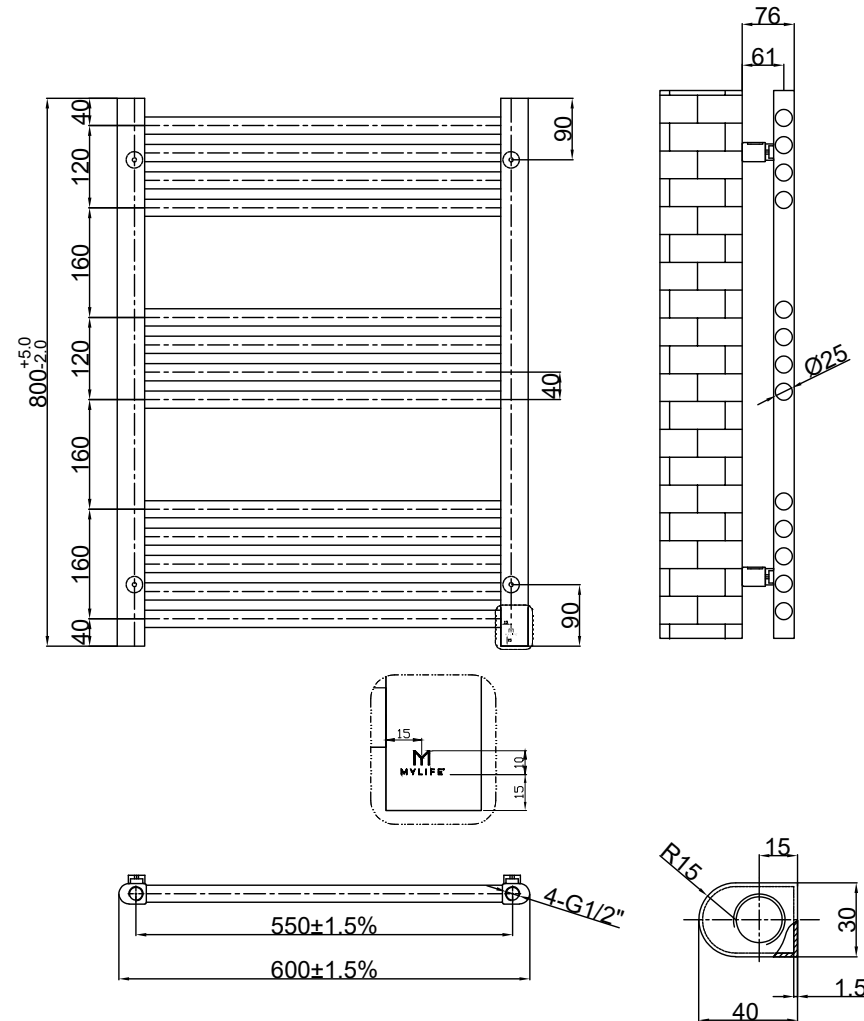

# Ryver 800x600 Heated Towel Rail

**RANGE:** Ryver

**FEATURES:**

- 25mm cross bars
- Steel Construction
- Includes 4 Concealed Fixing Brackets

Pipe Centres	Cross Bars	BTU Δ 50°C	BTU Δ 60°C
550	13	959	1218

**COLOUR OPTIONS:**

Please note due to manufacturing tolerances pipe centres may vary by +/- 10mm, we recommend that pipe work is not altered until your towel rail / radiator is on site. The information contained on this page was correct at date of issue. Fitting dimensions are provided as a guide only. We pursue a policy of continuing improvement in design and performance of our products and so reserve the right to change specifications without prior notice.