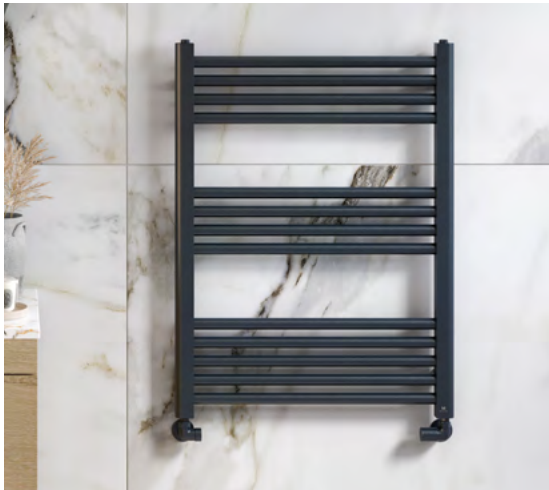

# Ryver 800x600 Heated Towel Rail

**RANGE:** Ryver

**FEATURES:**

- 25mm cross bars
- Steel Construction
- Includes 4 Concealed Fixing Brackets

Pipe Centres	Cross Bars	BTU Δ 50°C	BTU Δ 60°C
550	13	959	1218