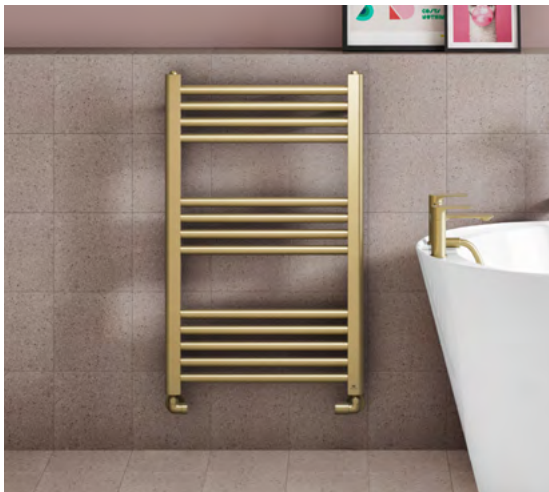

# Ryver 800x500 Heated Towel Rail

**RANGE:** Ryver

**FEATURES:**

- 25mm cross bars
- Steel Construction
- Includes 4 Concealed Fixing Brackets

| Pipe Centres | Cross Bars | BTU $\Delta$ 50°C | BTU $\Delta$ 60°C |
|--------------|------------|-------------------|-------------------|
| 450          | 13         | 795               | 1010              |