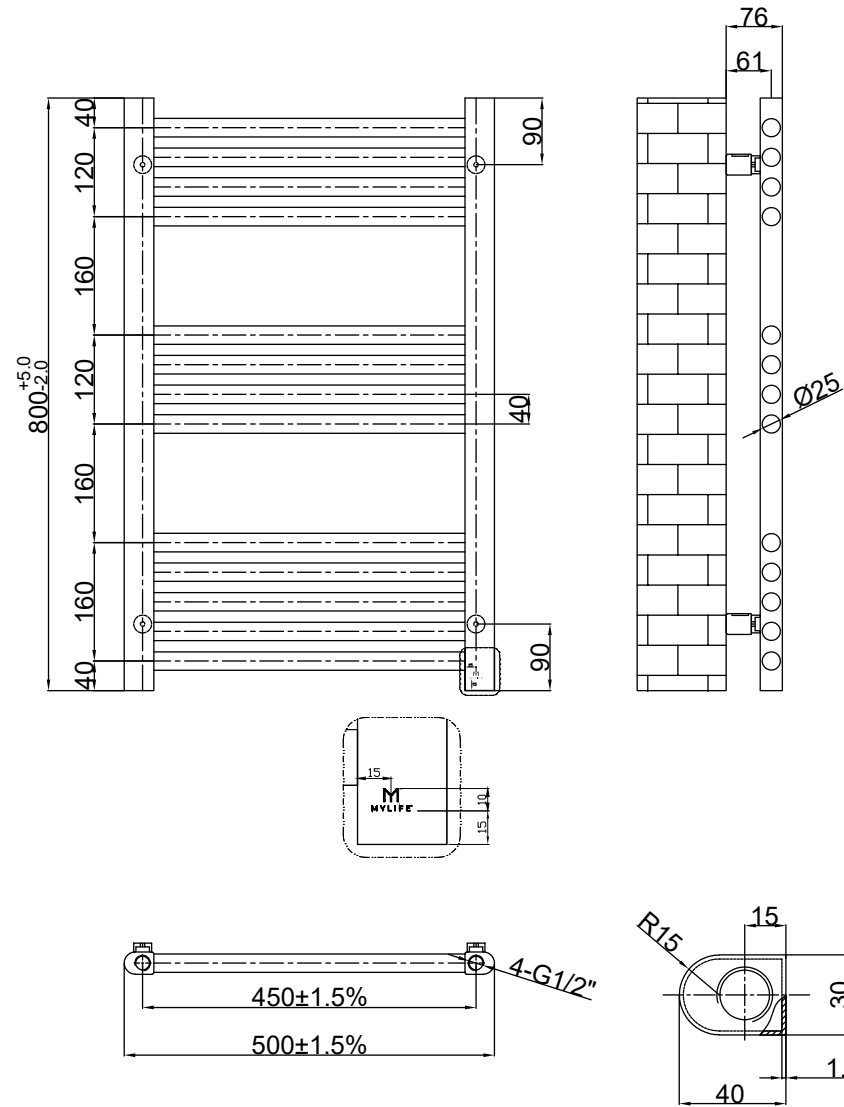

# Ryver 800x500 Heated Towel Rail

**RANGE:** Ryver

**FEATURES:**

- 25mm cross bars
- Steel Construction
- Includes 4 Concealed Fixing Brackets

| Pipe Centres | Cross Bars | BTU $\Delta$ 50°C | BTU $\Delta$ 60°C |
|--------------|------------|-------------------|-------------------|
| 450          | 13         | 795               | 1010              |

**COLOUR OPTIONS:**

Please note due to manufacturing tolerances pipe centres may vary by +/- 10mm, we recommend that pipe work is not altered until your towel rail / radiator is on site. The information contained on this page was correct at date of issue. Fitting dimensions are provided as a guide only. We pursue a policy of continuing improvement in design and performance of our products and so reserve the right to change specifications without prior notice.