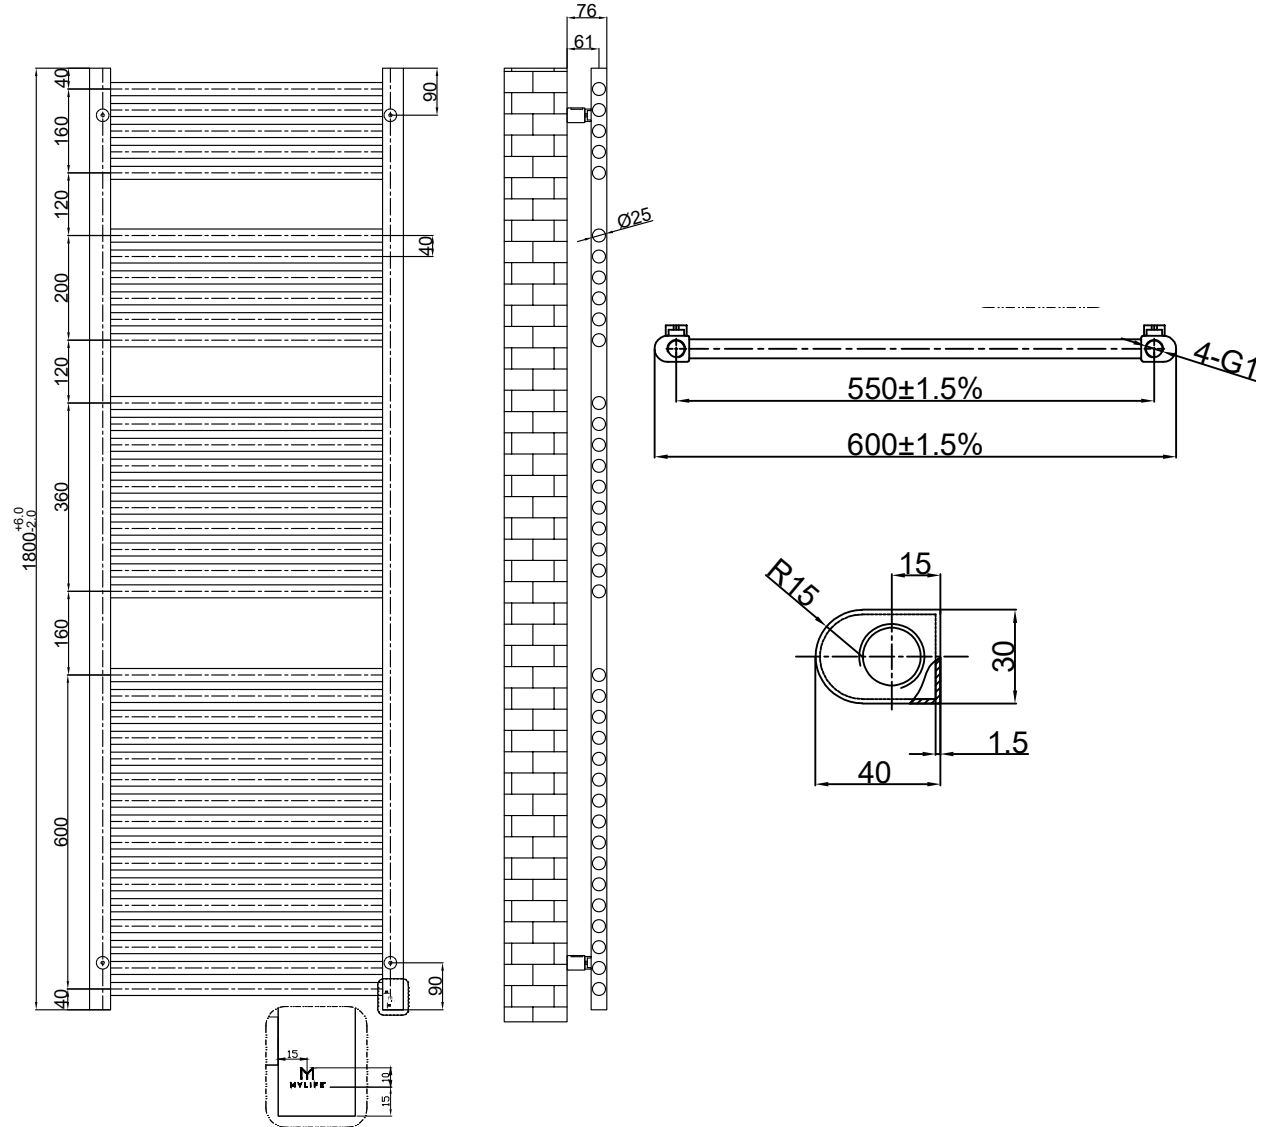

Ryver 1800x600 Heated Towel Rail

RANGE: Ryver

FEATURES:

- 25mm cross bars
- Steel Construction
- Includes 4 Concealed Fixing Brackets

Pipe Centres	Cross Bars	BTU Δ 50°C	BTU Δ 60°C
550	37	2791	3545

COLOUR OPTIONS:

Please note due to manufacturing tolerances pipe centres may vary by +/- 10mm, we recommend that pipe work is not altered until your towel rail / radiator is on site. The information contained on this page was correct at date of issue. Fitting dimensions are provided as a guide only. We pursue a policy of continuing improvement in design and performance of our products and so reserve the right to change specifications without prior notice.