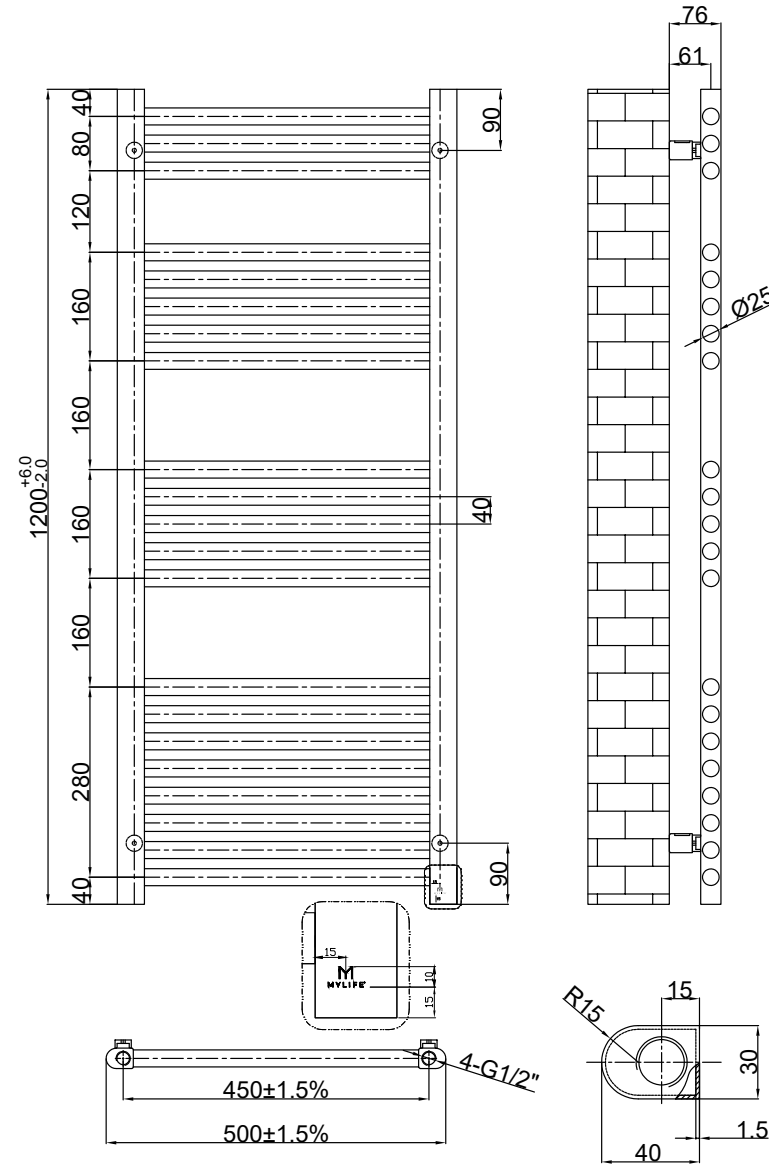

Ryver 1200x500 Heated Towel Rail

RANGE: Ryver

FEATURES:

- 25mm cross bars
- Steel Construction
- Includes 4 Concealed Fixing Brackets

Pipe Centres	Cross Bars	BTU Δ 50°C	BTU Δ 60°C
450	21	1286	1634

COLOUR OPTIONS:

Please note due to manufacturing tolerances pipe centres may vary by +/- 10mm, we recommend that pipe work is not altered until your towel rail / radiator is on site. The information contained on this page was correct at date of issue. Fitting dimensions are provided as a guide only. We pursue a policy of continuing improvement in design and performance of our products and so reserve the right to change specifications without prior notice.