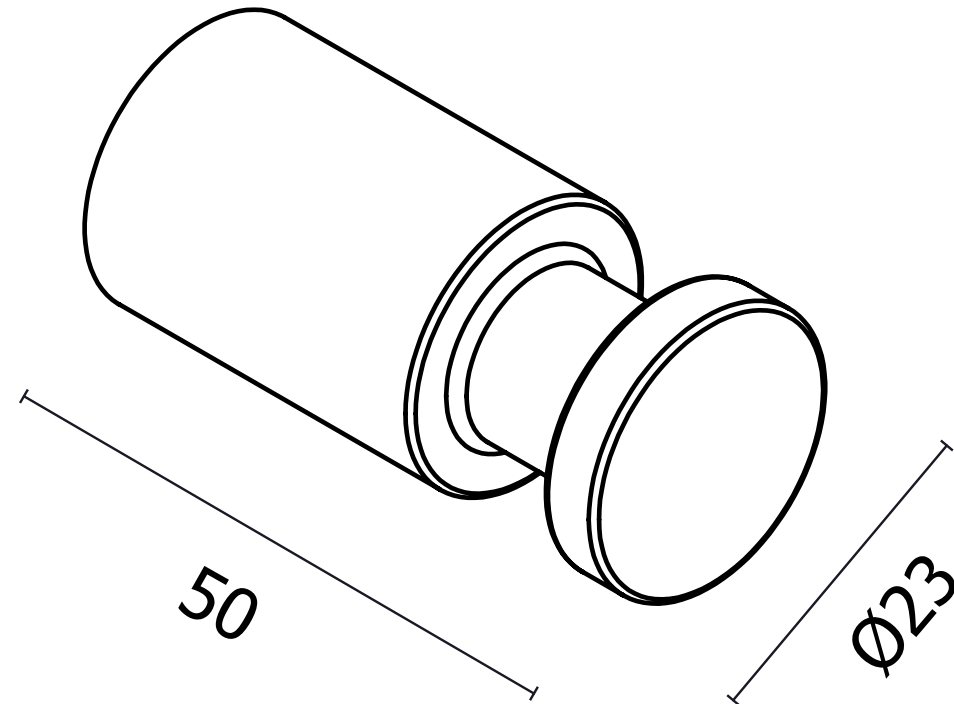

Ryver Robe Hook

COLOUR OPTIONS:

Please note due to manufacturing tolerances pipe centres may vary by +/- 10mm, we recommend that pipe work is not altered until your towel rail / radiator is on site. The information contained on this page was correct at date of issue. Fitting dimensions are provided as a guide only. We pursue a policy of continuing improvement in design and performance of our products and so reserve the right to change specifications without prior notice.