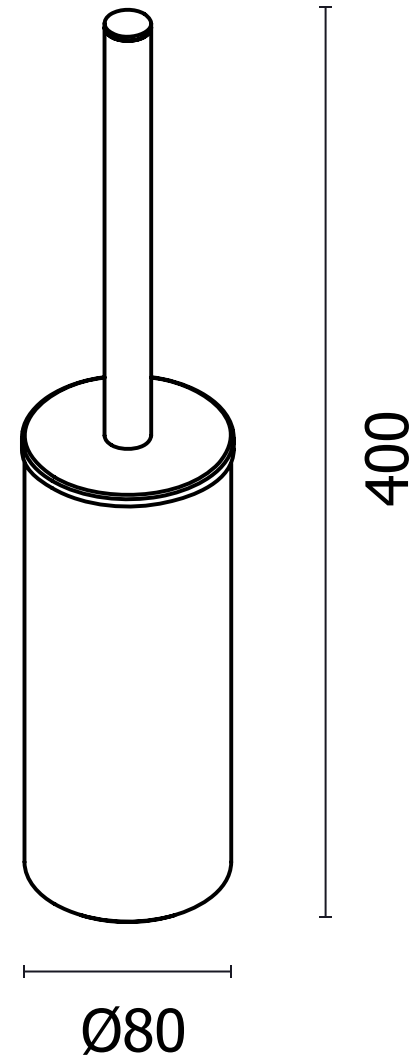

Round Wall Mounted / Freestanding Toilet Brush Set

COLOUR OPTIONS:

Please note due to manufacturing tolerances pipe centres may vary by +/- 10mm, we recommend that pipe work is not altered until your towel rail / radiator is on site. The information contained on this page was correct at date of issue. Fitting dimensions are provided as a guide only. We pursue a policy of continuing improvement in design and performance of our products and so reserve the right to change specifications without prior notice.