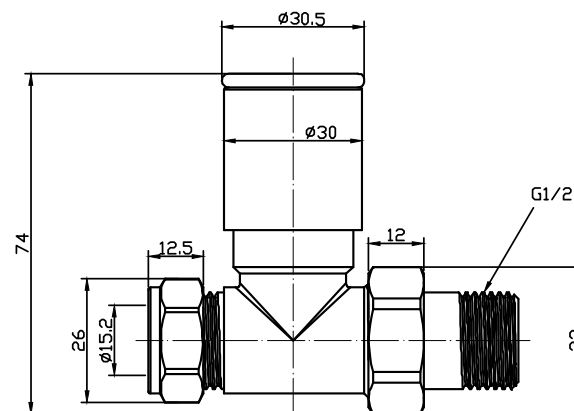

# Round Radiator Valves - Straight

NOTE: PAIR

## COLOUR OPTIONS:

Brushed Brass    Gun Metal    Anthracite    White

Please note due to manufacturing tolerances pipe centres may vary by +/- 10mm, we recommend that pipe work is not altered until your towel rail / radiator is on site. The information contained on this page was correct at date of issue. Fitting dimensions are provided as a guide only. We pursue a policy of continuing improvement in design and performance of our products and so reserve the right to change specifications without prior notice.