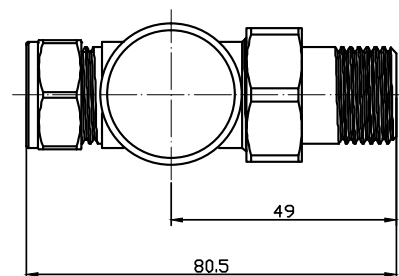

# Round Radiator Valves - Straight

NOTE: PAIR

## COLOUR OPTIONS:

Brushed Brass    Gun Metal    Anthracite    White

Please note due to manufacturing tolerances pipe centres may vary by +/- 10mm, we recommend that pipe work is not altered until your towel rail / radiator is on site. The information contained on this page was correct at date of issue. Fitting dimensions are provided as a guide only. We pursue a policy of continuing improvement in design and performance of our products and so reserve the right to change specifications without prior notice.