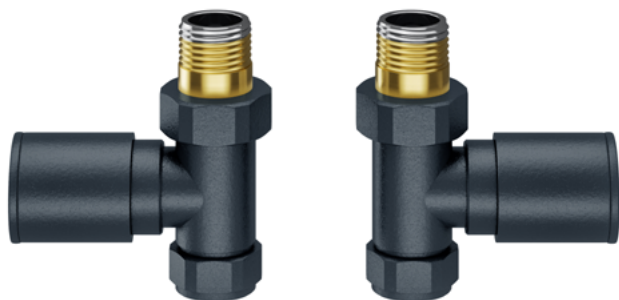

# Round Radiator Valves - Straight

NOTE: PAIR

## COLOUR OPTIONS:

Brushed Brass    Gun Metal    Anthracite    White

Please note due to manufacturing tolerances pipe centres may vary by +/- 10mm, we recommend that pipe work is not altered until your towel rail / radiator is on site. The information contained on this page was correct at date of issue. Fitting dimensions are provided as a guide only. We pursue a policy of continuing improvement in design and performance of our products and so reserve the right to change specifications without prior notice.