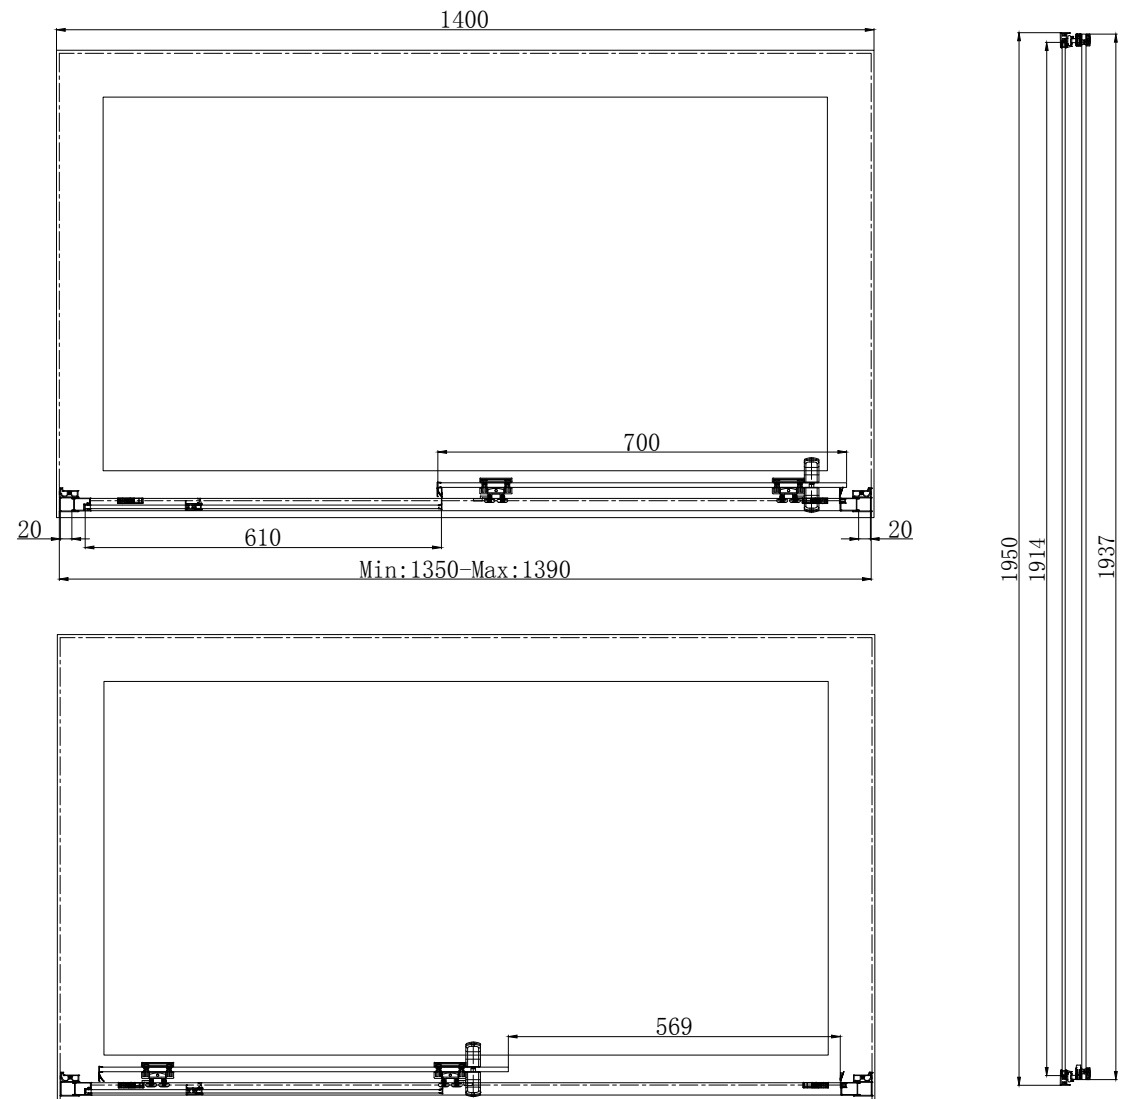

OTTO 8mm - Sliding Door 1400mm

RANGE: OTTO

FEATURES:

- 8mm Toughened Safety Glass, EN14428 and CE & UKCA Approved.
- MyShield Easy Clean Glass
- Double sided colour matched Handles
- 1950mm High
- Quick release easy clean Rollers
- Reversible, soft closing Door

COLOUR OPTIONS:

CHROME

BRUSHED BRASS

GUN METAL

The information contained on this page was correct at date of issue. Fitting dimensions are provided as a guide only. Some variation may occur due to manufacturing tolerances. We pursue a policy of continuing improvement in design and performance of our products and so reserve the right to change specifications without prior notice.