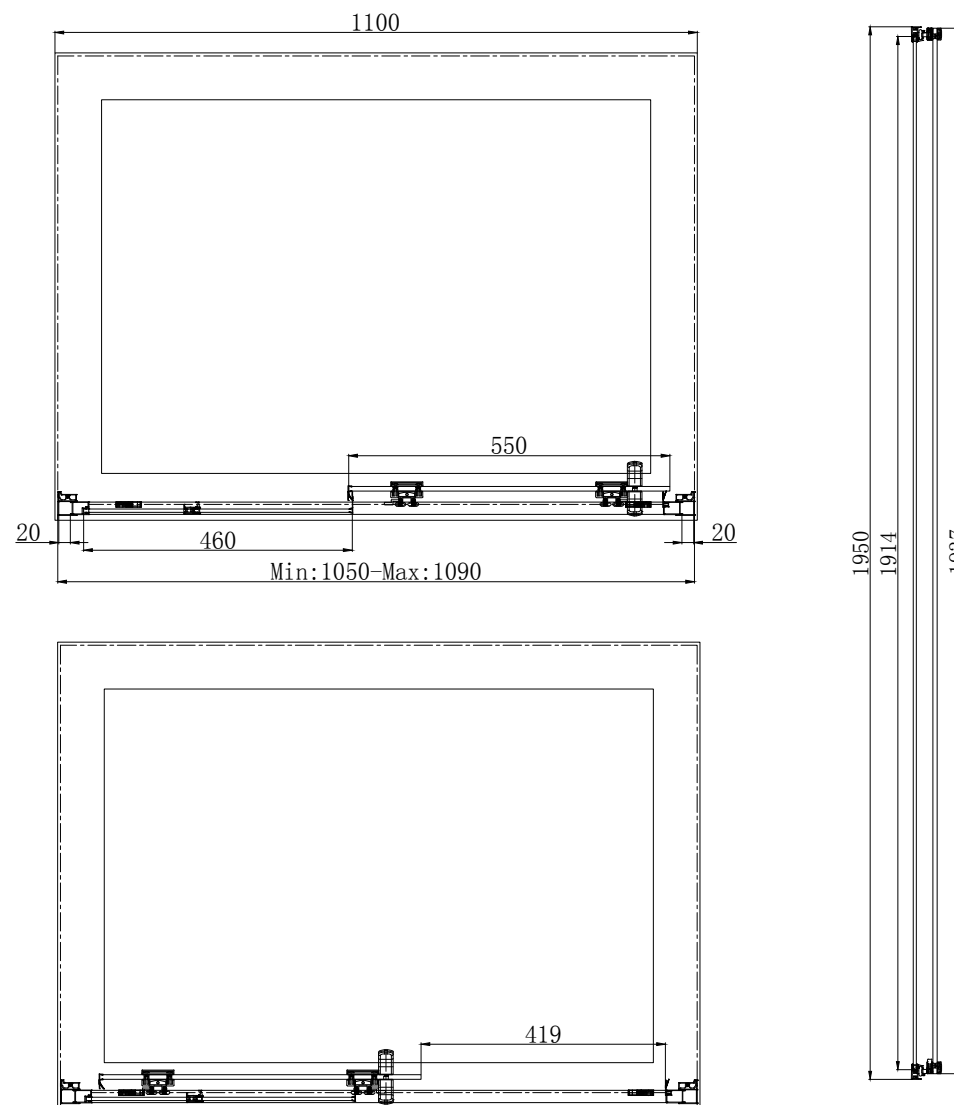

OTTO 8mm - Sliding Door 1100mm

RANGE: OTTO

FEATURES:

- 8mm Toughened Safety Glass, EN14428 and CE & UKCA Approved.
- MyShield Easy Clean Glass
- Double sided colour matched Handles
- 1950mm High
- Quick release easy clean Rollers
- Reversible, soft closing Door

COLOUR OPTIONS:

CHROME

BRUSHED BRASS

GUN METAL

The information contained on this page was correct at date of issue. Fitting dimensions are provided as a guide only. Some variation may occur due to manufacturing tolerances. We pursue a policy of continuing improvement in design and performance of our products and so reserve the right to change specifications without prior notice.