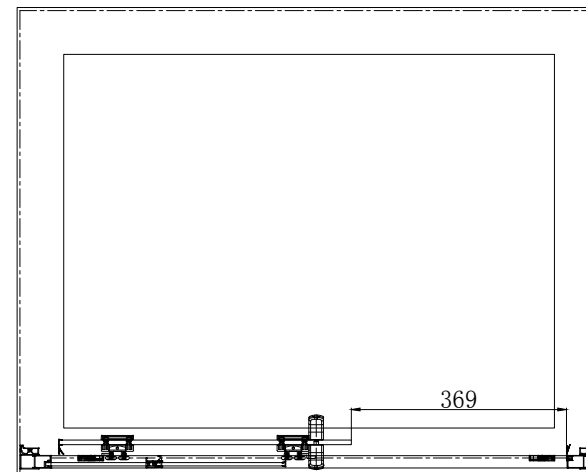

The information contained on this page was correct at date of issue. Fitting dimensions are provided as a guide only. Some variation may occur due to manufacturing tolerances. We pursue a policy of continuing improvement in design and performance of our products and so reserve the right to change specifications without prior notice.