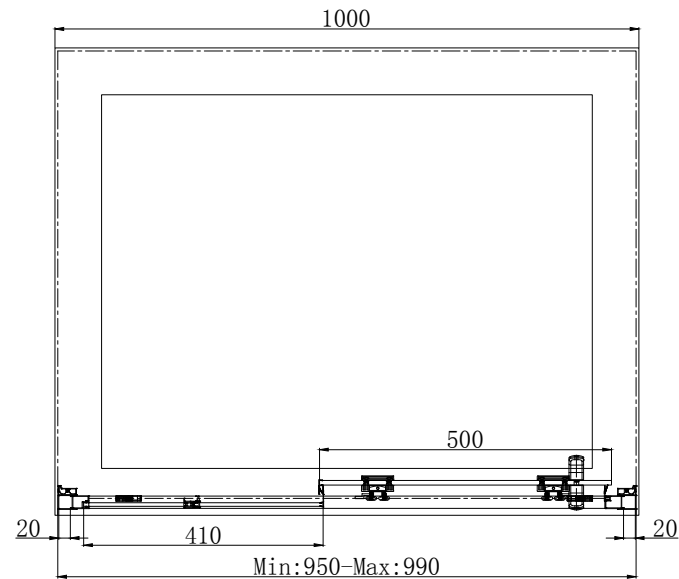

OTTO 8mm - Sliding Door 1000mm

RANGE: OTTO

FEATURES:

- 8mm Toughened Safety Glass, EN14428 and CE & UKCA Approved.
- MyShield Easy Clean Glass
- Double sided colour matched Handles
- 1950mm High
- Quick release easy clean Rollers
- Reversible, soft closing Door

COLOUR OPTIONS:

CHROME

BRUSHED BRASS

GUN METAL

The information contained on this page was correct at date of issue. Fitting dimensions are provided as a guide only. Some variation may occur due to manufacturing tolerances. We pursue a policy of continuing improvement in design and performance of our products and so reserve the right to change specifications without prior notice.