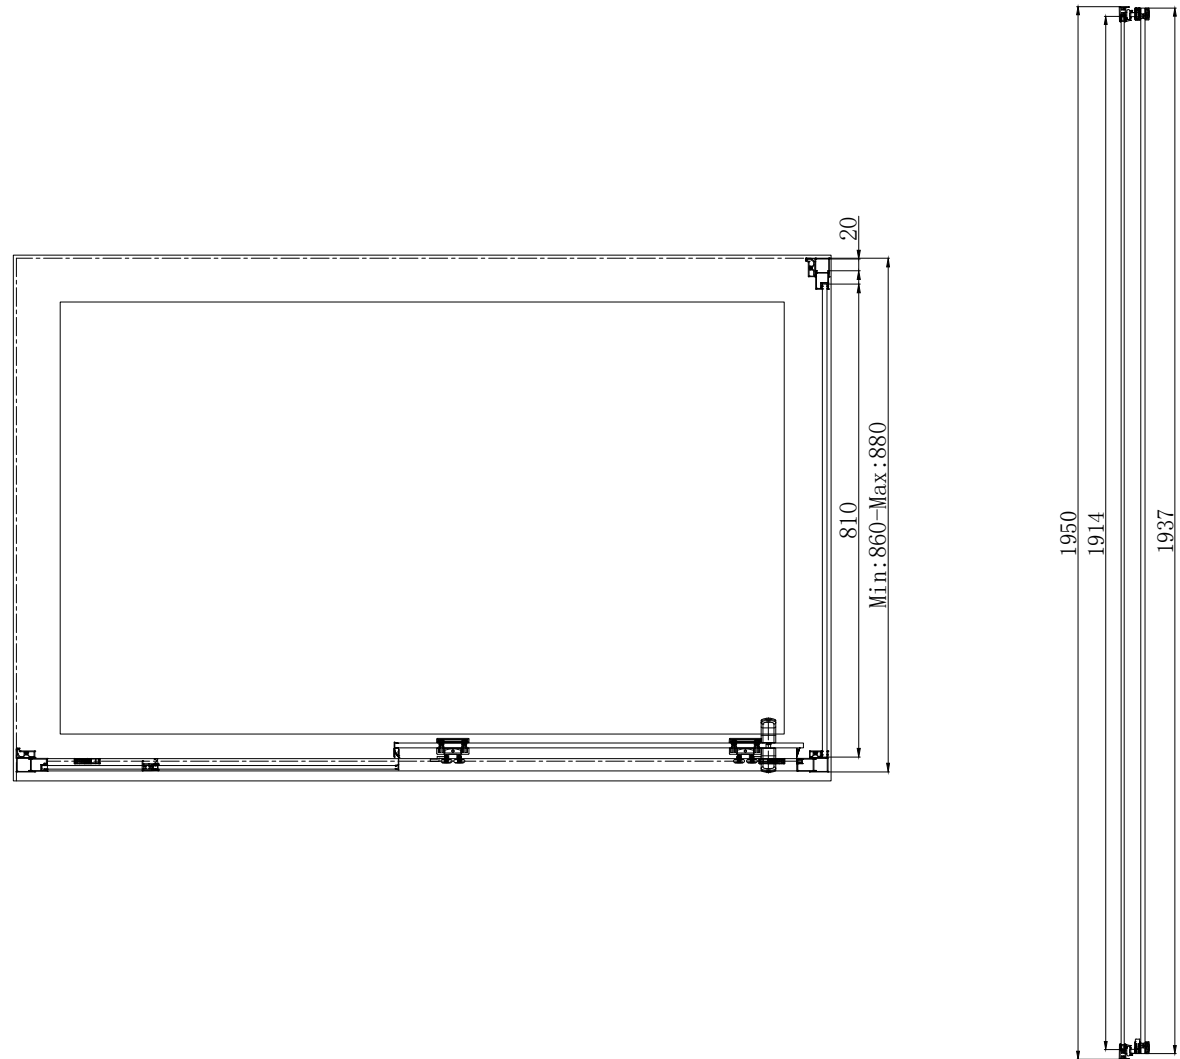

OTTO 8mm - Side Panel 900mm

RANGE: OTTO

FEATURES:

- 8mm Toughened Safety Glass, EN14428 and CE & UKCA Approved.
- MyShield Easy Clean Glass
- 1950mm High

COLOUR OPTIONS:

CHROME

BRUSHED BRASS

GUN METAL