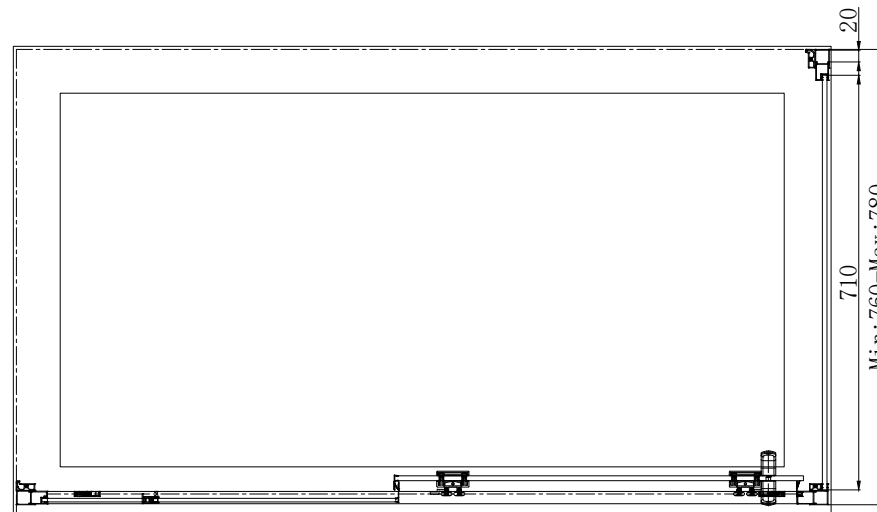

OTTO 8mm - Side Panel 800mm

RANGE: OTTO

FEATURES:

- 8mm Toughened Safety Glass, EN14428 and CE & UKCA Approved.
- MyShield Easy Clean Glass
- 1950mm High

COLOUR OPTIONS:

CHROME

BRUSHED BRASS

GUN METAL