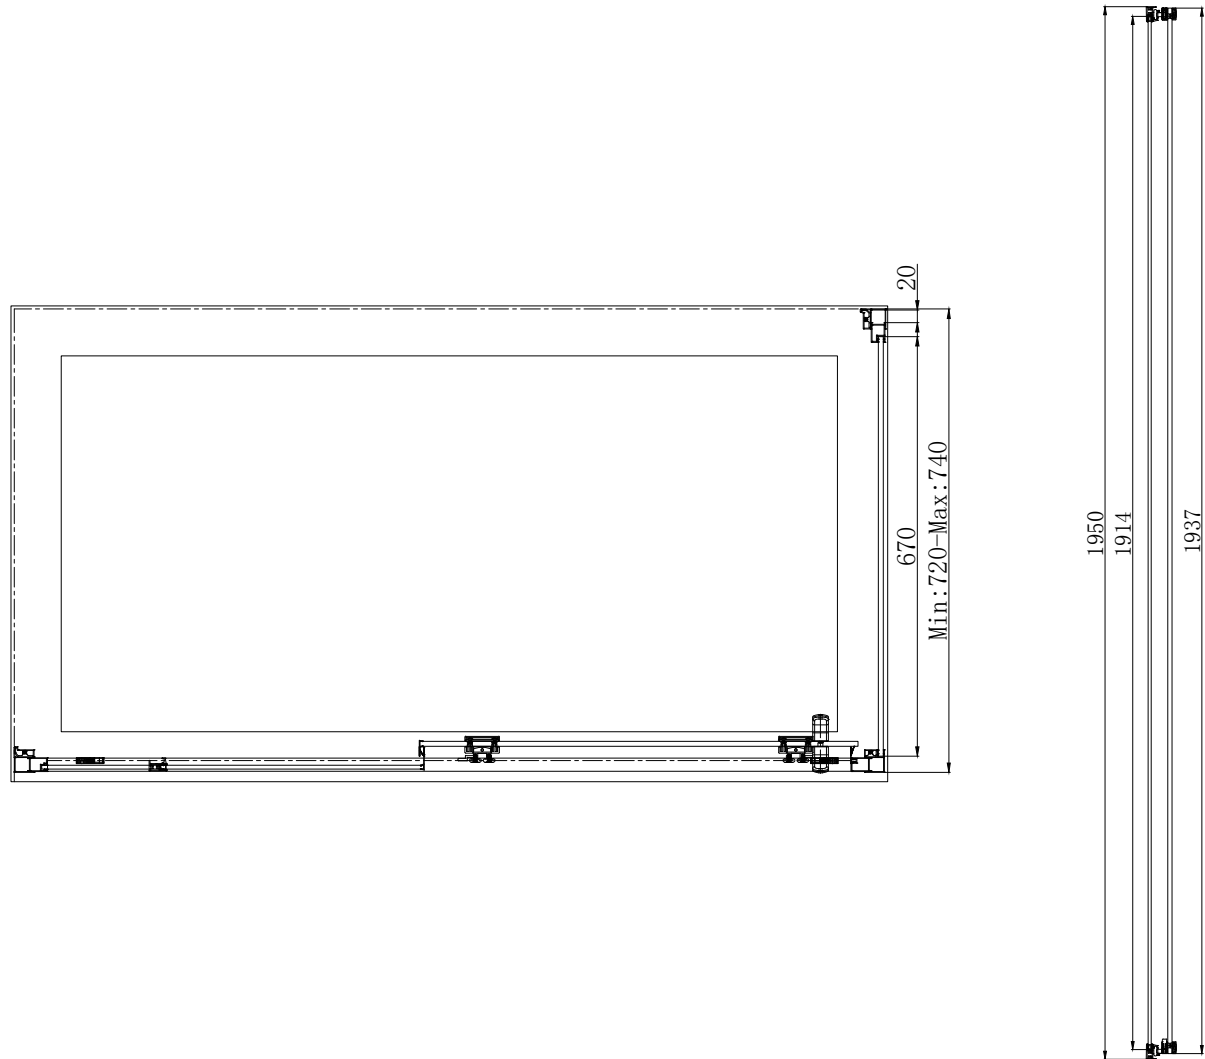

OTTO 8mm - Side Panel 760mm

RANGE: OTTO

FEATURES:

- 8mm Toughened Safety Glass, EN14428 and CE & UKCA Approved.
- MyShield Easy Clean Glass
- 1950mm High

COLOUR OPTIONS:

CHROME

BRUSHED BRASS

GUN METAL