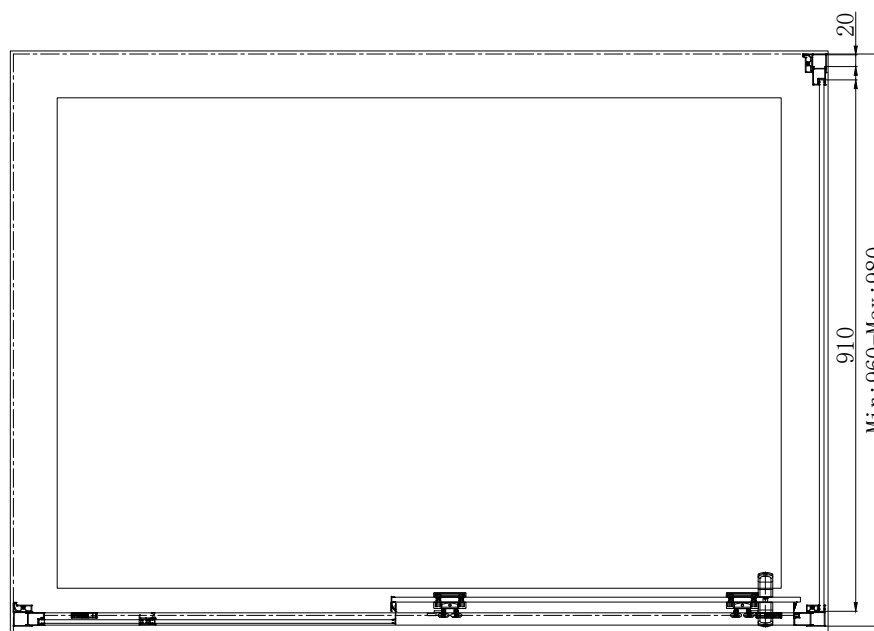

OTTO 8mm - Side Panel 1000mm

RANGE: OTTO

FEATURES:

- 8mm Toughened Safety Glass, EN14428 and CE & UKCA Approved.
- MyShield Easy Clean Glass
- 1950mm High

COLOUR OPTIONS:

CHROME

BRUSHED BRASS

GUN METAL