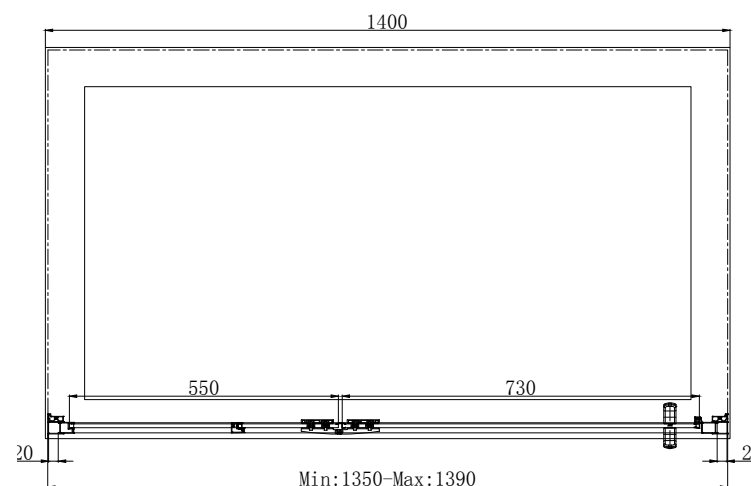

# OTTO 8mm - Inline Hinge Door 1400mm

### FEATURES:

- 8mm Toughened Safety Glass, EN14428 and CE & UKCA Approved.
- MyShield Easy Clean Glass
- Double sided colour matched Handles
- 1950mm High
- Magnetic Seals

Size (mm)	Adjustment (mm)	Width Access (mm)
1400	1350-1390	708