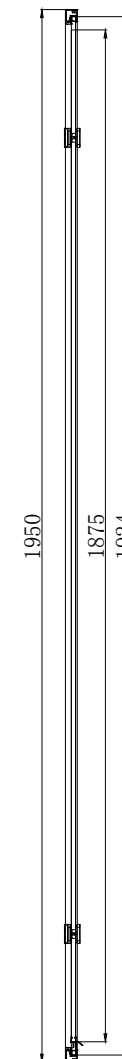

# OTTO 8mm - Inline Hinge Door 1400mm

## RANGE: OTTO

### FEATURES:

- 8mm Toughened Safety Glass, EN14428 and CE & UKCA Approved.
- MyShield Easy Clean Glass
- Double sided colour matched Handles
- 1950mm High
- Magnetic Seals

Size (mm)	Adjustment (mm)	Width Access (mm)
1400	1350-1390	708