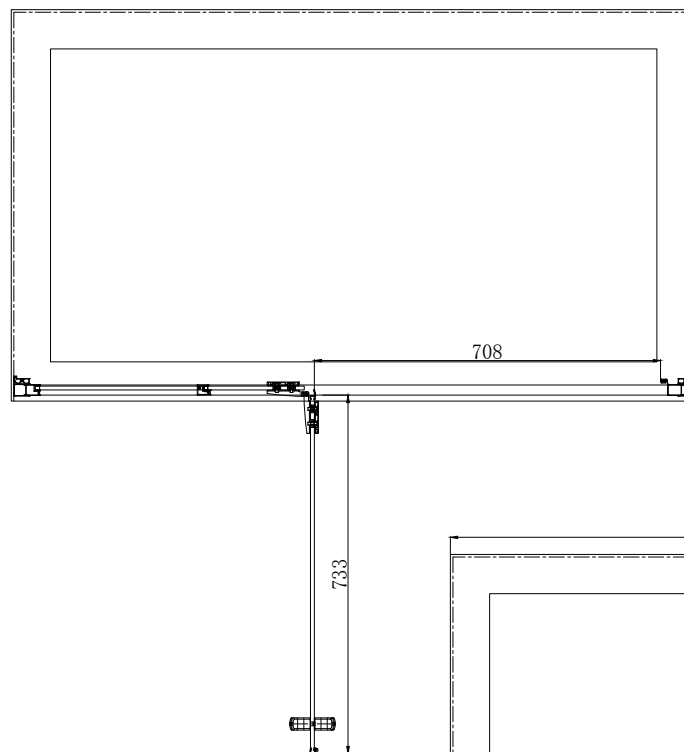

# OTTO 8mm - Inline Hinge Door 1400mm

## RANGE: OTTO

### FEATURES:

- 8mm Toughened Safety Glass, EN14428 and CE & UKCA Approved.
- MyShield Easy Clean Glass
- Double sided colour matched Handles
- 1950mm High
- Magnetic Seals

Size (mm)	Adjustment (mm)	Width Access (mm)
1400	1350-1390	708