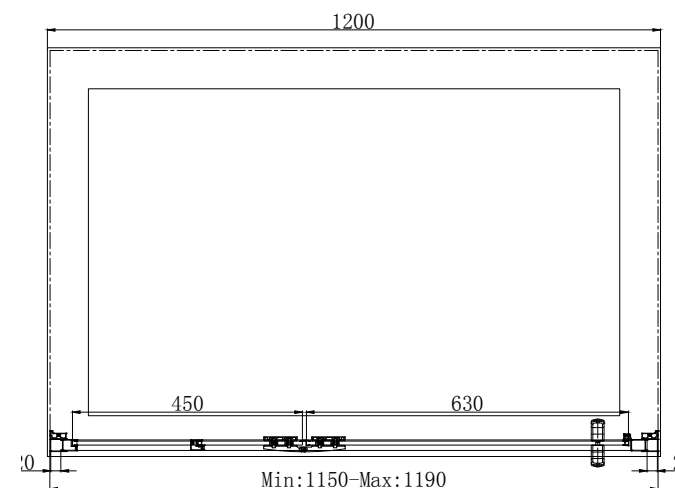

OTTO 8mm - Inline Hinge Door 1200mm

RANGE: OTTO

FEATURES:

- 8mm Toughened Safety Glass, EN14428 and CE & UKCA Approved.
- MyShield Easy Clean Glass
- Double sided colour matched Handles
- 1950mm High
- Magnetic Seals

Size (mm)	Adjustment (mm)	Width Access (mm)
1200	1150-1190	608

COLOUR OPTIONS:

CHROME BRUSHED BRASS GUN METAL

The information contained on this page was correct at date of issue. Fitting dimensions are provided as a guide only. Some variation may occur due to manufacturing tolerances. We pursue a policy of continuing improvement in design and performance of our products and so reserve the right to change specifications without prior notice.