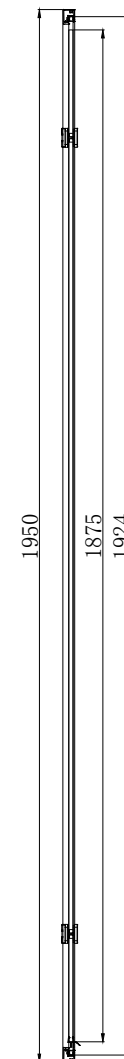

OTTO 8mm - Inline Hinge Door 1200mm

RANGE: OTTO

FEATURES:

- 8mm Toughened Safety Glass, EN14428 and CE & UKCA Approved.
- MyShield Easy Clean Glass
- Double sided colour matched Handles
- 1950mm High
- Magnetic Seals

Size (mm)	Adjustment (mm)	Width Access (mm)
1200	1150-1190	608

COLOUR OPTIONS:

CHROME BRUSHED BRASS GUN METAL

The information contained on this page was correct at date of issue. Fitting dimensions are provided as a guide only. Some variation may occur due to manufacturing tolerances. We pursue a policy of continuing improvement in design and performance of our products and so reserve the right to change specifications without prior notice.