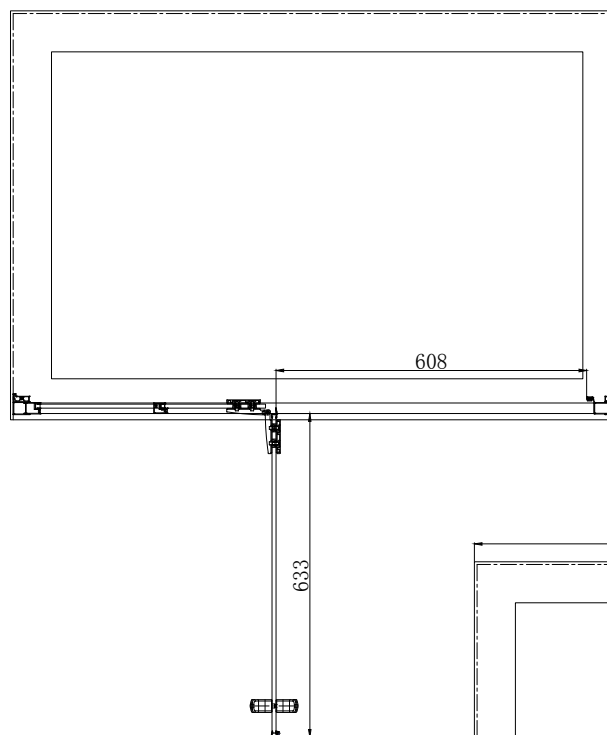

OTTO 8mm - Inline Hinge Door 1200mm

RANGE: OTTO

FEATURES:

- 8mm Toughened Safety Glass, EN14428 and CE & UKCA Approved.
- MyShield Easy Clean Glass
- Double sided colour matched Handles
- 1950mm High
- Magnetic Seals

Size (mm)	Adjustment (mm)	Width Access (mm)
1200	1150-1190	608

COLOUR OPTIONS:

CHROME BRUSHED BRASS GUN METAL

The information contained on this page was correct at date of issue. Fitting dimensions are provided as a guide only. Some variation may occur due to manufacturing tolerances. We pursue a policy of continuing improvement in design and performance of our products and so reserve the right to change specifications without prior notice.