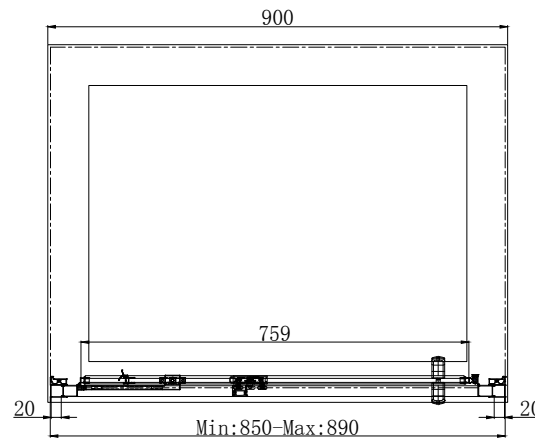

OTTO 8mm - Infold Door 900mm

RANGE: OTTO

FEATURES:

- 8mm Toughened Safety Glass, EN14428 and CE & UKCA Approved.
- MyShield Easy Clean Glass
- Double sided colour matched Handles
- 1950mm High
- Magnetic Seals