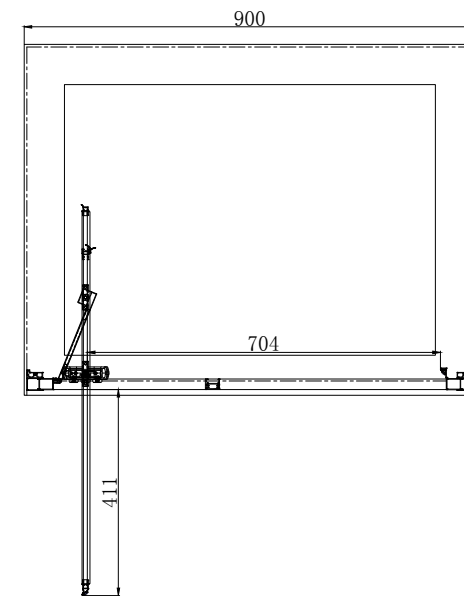

OTTO 8mm - Infold Door 900mm

RANGE: OTTO

FEATURES:

- 8mm Toughened Safety Glass, EN14428 and CE & UKCA Approved.
- MyShield Easy Clean Glass
- Double sided colour matched Handles
- 1950mm High
- Magnetic Seals