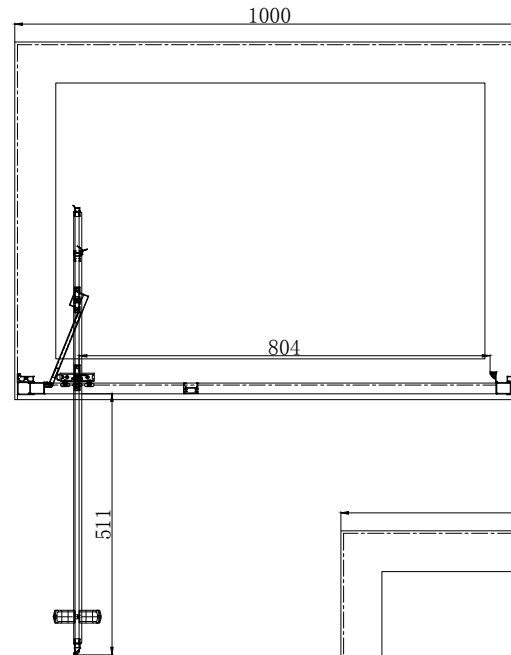

OTTO 8mm - Infold Door 1000mm

RANGE: OTTO

FEATURES:

- 8mm Toughened Safety Glass, EN14428 and CE & UKCA Approved.
- MyShield Easy Clean Glass
- Double sided colour matched Handles
- 1950mm High
- Magnetic Seals

COLOUR OPTIONS:

The information contained on this page was correct at date of issue. Fitting dimensions are provided as a guide only. Some variation may occur due to manufacturing tolerances. We pursue a policy of continuing improvement in design and performance of our products and so reserve the right to change specifications without prior notice.