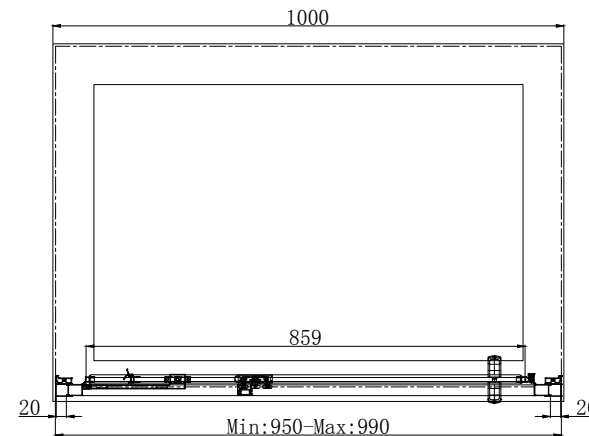

OTTO 8mm - Infold Door 1000mm

RANGE: OTTO

FEATURES:

- 8mm Toughened Safety Glass, EN14428 and CE & UKCA Approved.
- MyShield Easy Clean Glass
- Double sided colour matched Handles
- 1950mm High
- Magnetic Seals

COLOUR OPTIONS:

The information contained on this page was correct at date of issue. Fitting dimensions are provided as a guide only. Some variation may occur due to manufacturing tolerances. We pursue a policy of continuing improvement in design and performance of our products and so reserve the right to change specifications without prior notice.