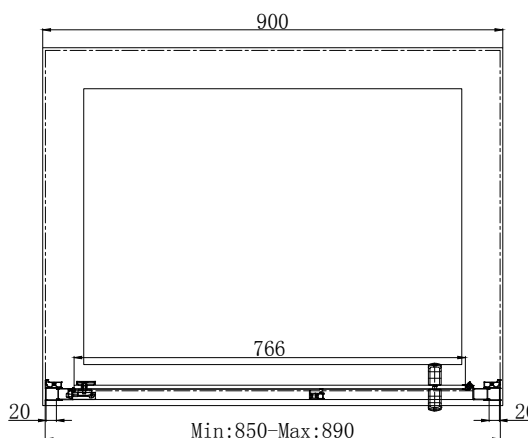

OTTO 8mm - Hinge Door 900mm

RANGE: OTTO

FEATURES:

- 8mm Toughened Safety Glass, EN14428 and CE & UKCA Approved.
- MyShield Easy Clean Glass
- Double sided colour matched Handles
- 1950mm High
- Magnetic Seals

Size (mm)	Adjustment (mm)	Width Access (mm)
900	850-890	715

COLOUR OPTIONS:

CHROME

BRUSHED BRASS

GUN METAL

The information contained on this page was correct at date of issue. Fitting dimensions are provided as a guide only. Some variation may occur due to manufacturing tolerances. We pursue a policy of continuing improvement in design and performance of our products and so reserve the right to change specifications without prior notice.