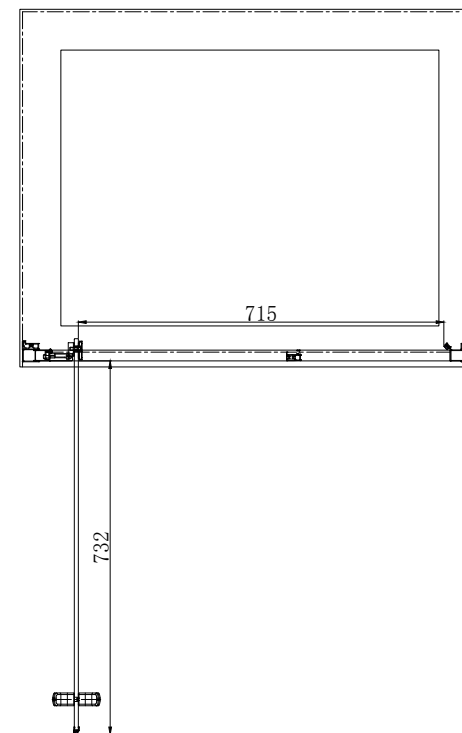

OTTO 8mm - Hinge Door 900mm

RANGE: OTTO

FEATURES:

- 8mm Toughened Safety Glass, EN14428 and CE & UKCA Approved.
- MyShield Easy Clean Glass
- Double sided colour matched Handles
- 1950mm High
- Magnetic Seals

Size (mm)	Adjustment (mm)	Width Access (mm)
900	850-890	715

COLOUR OPTIONS:

CHROME

BRUSHED BRASS

GUN METAL

The information contained on this page was correct at date of issue. Fitting dimensions are provided as a guide only. Some variation may occur due to manufacturing tolerances. We pursue a policy of continuing improvement in design and performance of our products and so reserve the right to change specifications without prior notice.