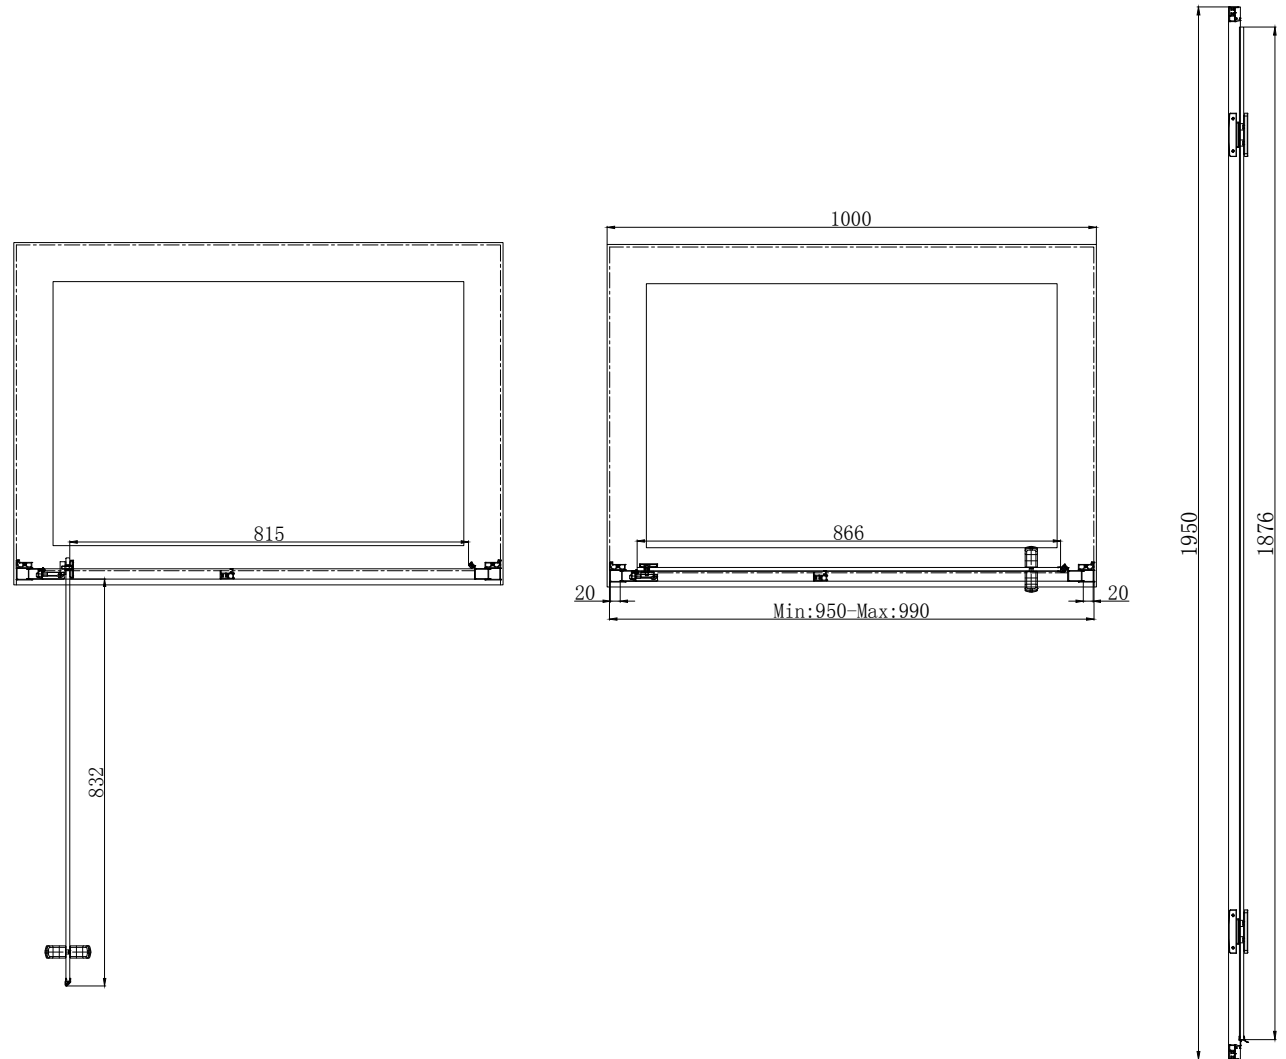

OTTO 8mm - Hinge Door 1000mm

RANGE: OTTO

FEATURES:

- 8mm Toughened Safety Glass, EN14428 and CE & UKCA Approved.
- MyShield Easy Clean Glass
- Double sided colour matched Handles
- 1950mm High
- Magnetic Seals

| Size (mm) | Adjustment (mm) | Width Access (mm) |
|-----------|-----------------|-------------------|
| 1000 | 950-990 | 815 |

COLOUR OPTIONS:

CHROME

BRUSHED BRASS

GUN METAL

The information contained on this page was correct at date of issue. Fitting dimensions are provided as a guide only. Some variation may occur due to manufacturing tolerances. We pursue a policy of continuing improvement in design and performance of our products and so reserve the right to change specifications without prior notice.