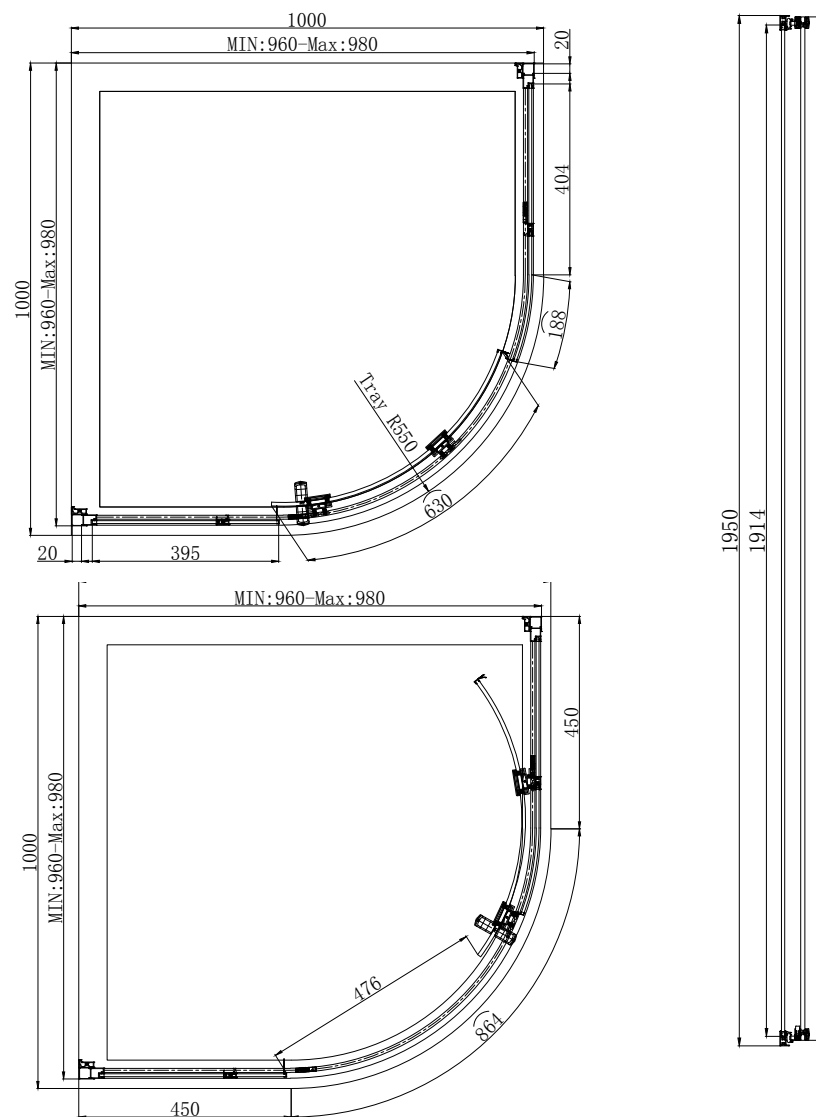

# OTTO 8mm - 1 Door Quadrant 1000x1000

Size (mm)	Adjustment (mm)	Width Access (mm)
1000	960-980	476

**Note:** Fixed panels are 6mm glass.

### COLOUR OPTIONS:

CHROME

BRUSHED BRASS

GUN METAL

The information contained on this page was correct at date of issue. Fitting dimensions are provided as a guide only. Some variation may occur due to manufacturing tolerances. We pursue a policy of continuing improvement in design and performance of our products and so reserve the right to change specifications without prior notice.