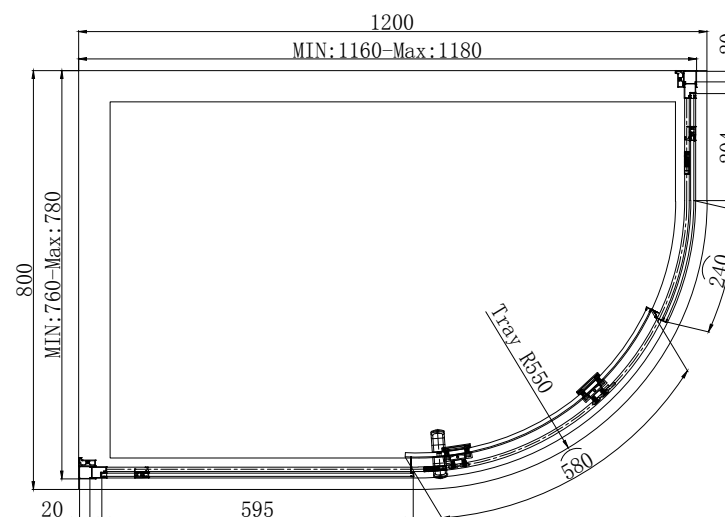

OTTO 8mm - 1 Door Offset Quadrant 1200x800

RANGE: OTTO

FEATURES:

- 8mm Toughened Safety Glass, EN14428 and CE & UKCA Approved.
- MyShield Easy Clean Glass
- Double sided colour matched Handles
- 1950mm High
- Quick release easy clean Rollers
- Reversible, soft closing Door

Size (mm)	Adjustment (mm)	Width Access (mm)
1200 x 800	1160-1180, 760-780	413

Note: Fixed panels are 6mm glass.

COLOUR OPTIONS:

CHROME

BRUSHED BRASS

GUN METAL

The information contained on this page was correct at date of issue. Fitting dimensions are provided as a guide only. Some variation may occur due to manufacturing tolerances. We pursue a policy of continuing improvement in design and performance of our products and so reserve the right to change specifications without prior notice.