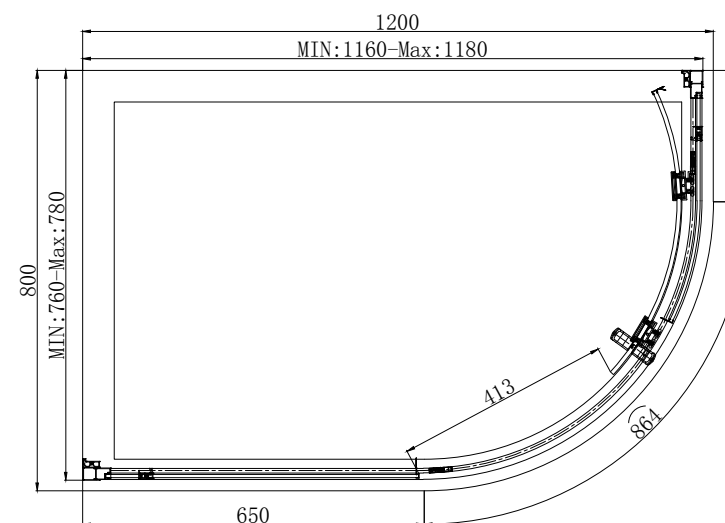

OTTO 8mm - 1 Door Offset Quadrant 1200x800

RANGE: OTTO

FEATURES:

- 8mm Toughened Safety Glass, EN14428 and CE & UKCA Approved.
- MyShield Easy Clean Glass
- Double sided colour matched Handles
- 1950mm High
- Quick release easy clean Rollers
- Reversible, soft closing Door

Size (mm)	Adjustment (mm)	Width Access (mm)
1200 x 800	1160-1180, 760-780	413

Note: Fixed panels are 6mm glass.

COLOUR OPTIONS:

CHROME

BRUSHED BRASS

GUN METAL

The information contained on this page was correct at date of issue. Fitting dimensions are provided as a guide only. Some variation may occur due to manufacturing tolerances. We pursue a policy of continuing improvement in design and performance of our products and so reserve the right to change specifications without prior notice.