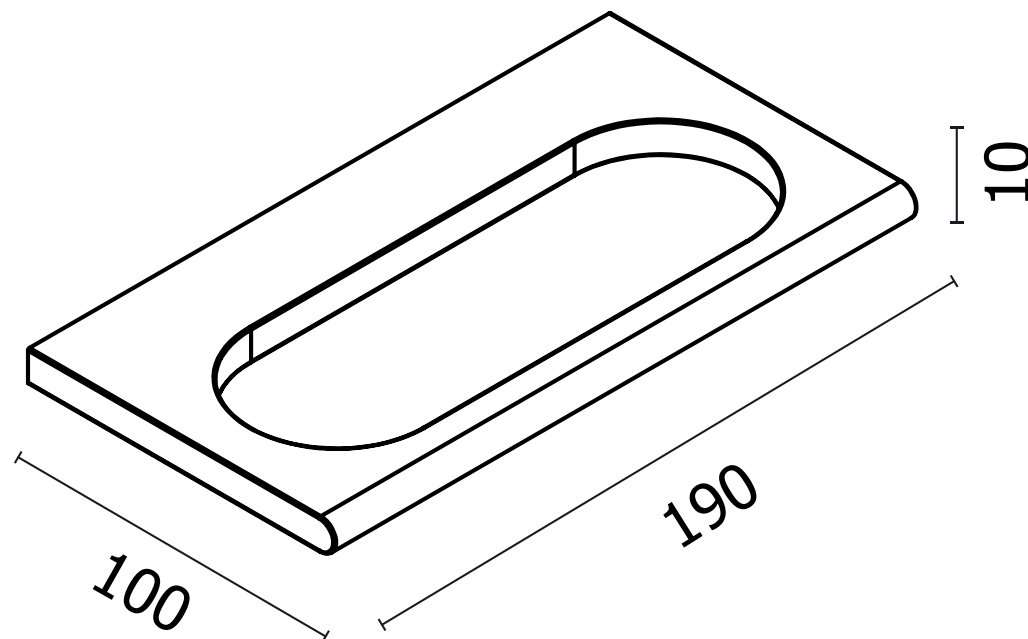

Kallan Towel Bar

COLOUR OPTIONS:

Please note due to manufacturing tolerances pipe centres may vary by +/- 10mm, we recommend that pipe work is not altered until your towel rail / radiator is on site. The information contained on this page was correct at date of issue. Fitting dimensions are provided as a guide only. We pursue a policy of continuing improvement in design and performance of our products and so reserve the right to change specifications without prior notice.