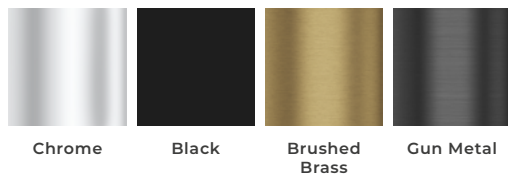

Kallan Towel Bar

COLOUR OPTIONS:

Please note due to manufacturing tolerances pipe centres may vary by +/- 10mm, we recommend that pipe work is not altered until your towel rail / radiator is on site. The information contained on this page was correct at date of issue. Fitting dimensions are provided as a guide only. We pursue a policy of continuing improvement in design and performance of our products and so reserve the right to change specifications without prior notice.