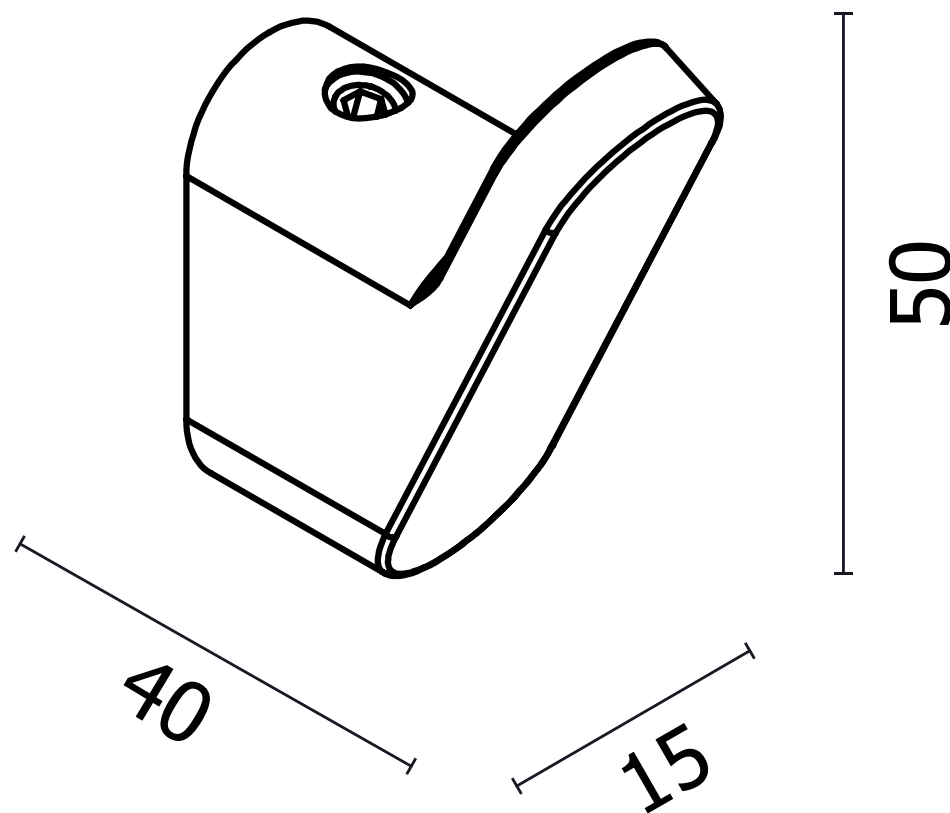

# Kallan Robe Hook

## COLOUR OPTIONS:

Please note due to manufacturing tolerances pipe centres may vary by +/- 10mm, we recommend that pipe work is not altered until your towel rail / radiator is on site. The information contained on this page was correct at date of issue. Fitting dimensions are provided as a guide only. We pursue a policy of continuing improvement in design and performance of our products and so reserve the right to change specifications without prior notice.