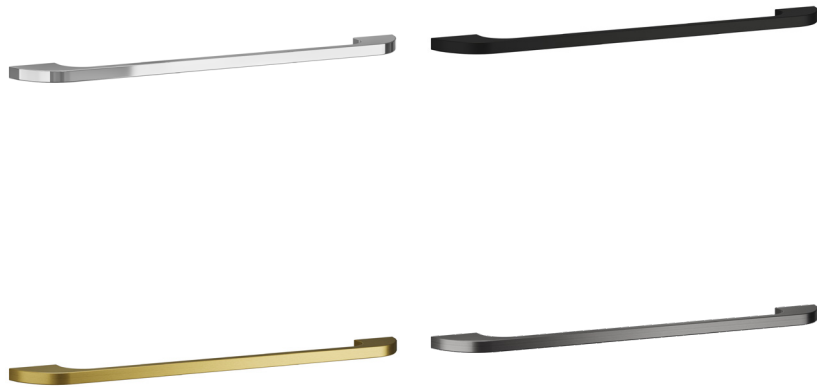

**FINISH:** Chrome, Matt Black, Brushed Brass, Gun Metal

**SUITABLE FOR:**

- Ezra 600 Unit
- Ezra 800 Units
- Ezra Tall Boy
- Fitted Furniture

The information contained on this page was correct at date of issue. Fitting dimensions are provided as a guide only. Some variation may occur due to manufacturing tolerances. We pursue a policy of continuing improvement in design and performance of our products and so reserve the right to change specifications without prior notice.