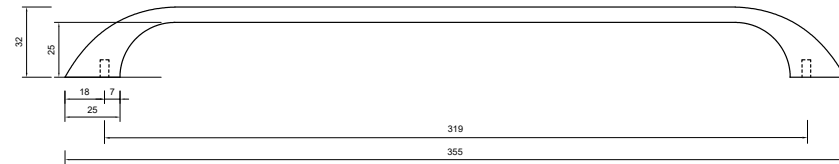

**FINISH:** Chrome, Matt Black, Brushed Brass, Gun Metal

**SUITABLE FOR:**

- Ezra 600 Unit
- Ezra 800 Units
- Ezra Tall Boy
- Fitted Furniture

The information contained on this page was correct at date of issue. Fitting dimensions are provided as a guide only. Some variation may occur due to manufacturing tolerances. We pursue a policy of continuing improvement in design and performance of our products and so reserve the right to change specifications without prior notice.