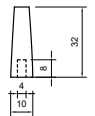

**FINISH:** Chrome, Matt Black, Brushed Brass, Gun Metal

**SUITABLE FOR:**

- Ezra 600 Unit
- Ezra 800 Units
- Ezra Tall Boy
- Fitted Furniture

The information contained on this page was correct at date of issue. Fitting dimensions are provided as a guide only. Some variation may occur due to manufacturing tolerances. We pursue a policy of continuing improvement in design and performance of our products and so reserve the right to change specifications without prior notice.