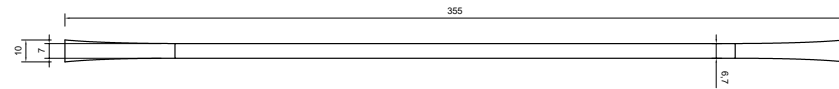

**FINISH:** Chrome, Matt Black, Brushed Brass, Gun Metal

**SUITABLE FOR:**

- Ezra 600 Unit
- Ezra 800 Units
- Ezra Tall Boy
- Fitted Furniture

The information contained on this page was correct at date of issue. Fitting dimensions are provided as a guide only. Some variation may occur due to manufacturing tolerances. We pursue a policy of continuing improvement in design and performance of our products and so reserve the right to change specifications without prior notice.