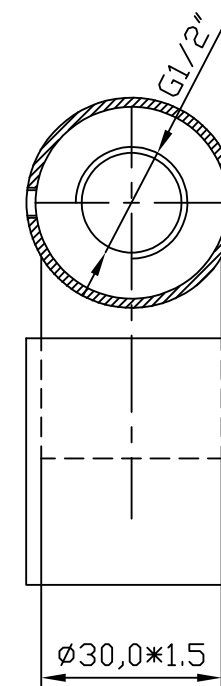

Electric Element Cable Cover

NOTE:

- Does Not Cover T-Piece

COLOUR OPTIONS:

Please note due to manufacturing tolerances pipe centres may vary by +/- 10mm, we recommend that pipe work is not altered until your towel rail / radiator is on site. The information contained on this page was correct at date of issue. Fitting dimensions are provided as a guide only. We pursue a policy of continuing improvement in design and performance of our products and so reserve the right to change specifications without prior notice.