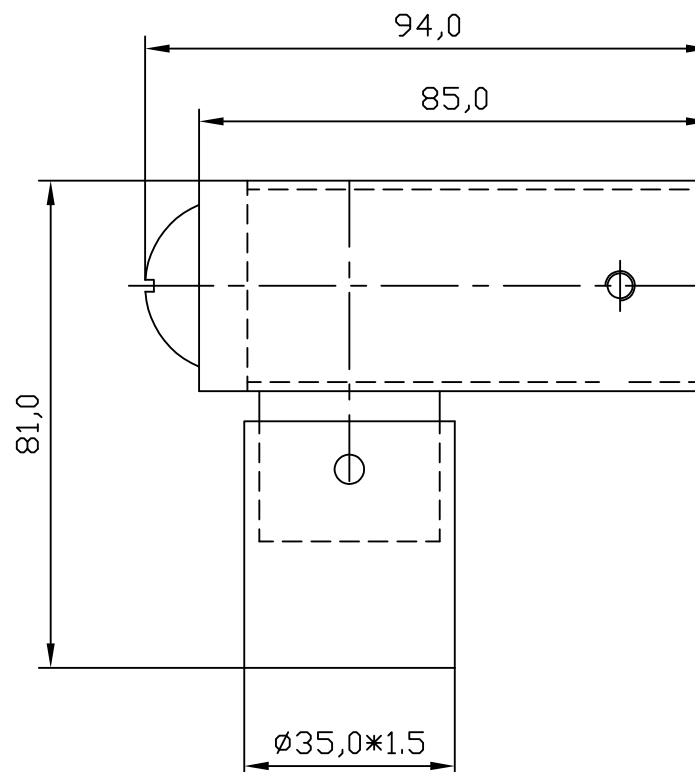

Electric Element Cable Cover

NOTE:

- Does Not Cover T-Piece

COLOUR OPTIONS:

Please note due to manufacturing tolerances pipe centres may vary by +/- 10mm, we recommend that pipe work is not altered until your towel rail / radiator is on site. The information contained on this page was correct at date of issue. Fitting dimensions are provided as a guide only. We pursue a policy of continuing improvement in design and performance of our products and so reserve the right to change specifications without prior notice.