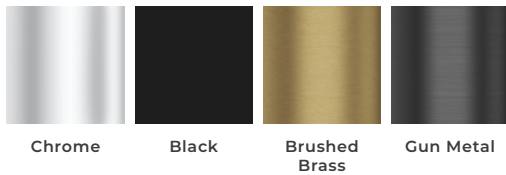

Dayla Towel Bar

COLOUR OPTIONS:

Please note due to manufacturing tolerances pipe centres may vary by +/- 10mm, we recommend that pipe work is not altered until your towel rail / radiator is on site. The information contained on this page was correct at date of issue. Fitting dimensions are provided as a guide only. We pursue a policy of continuing improvement in design and performance of our products and so reserve the right to change specifications without prior notice.