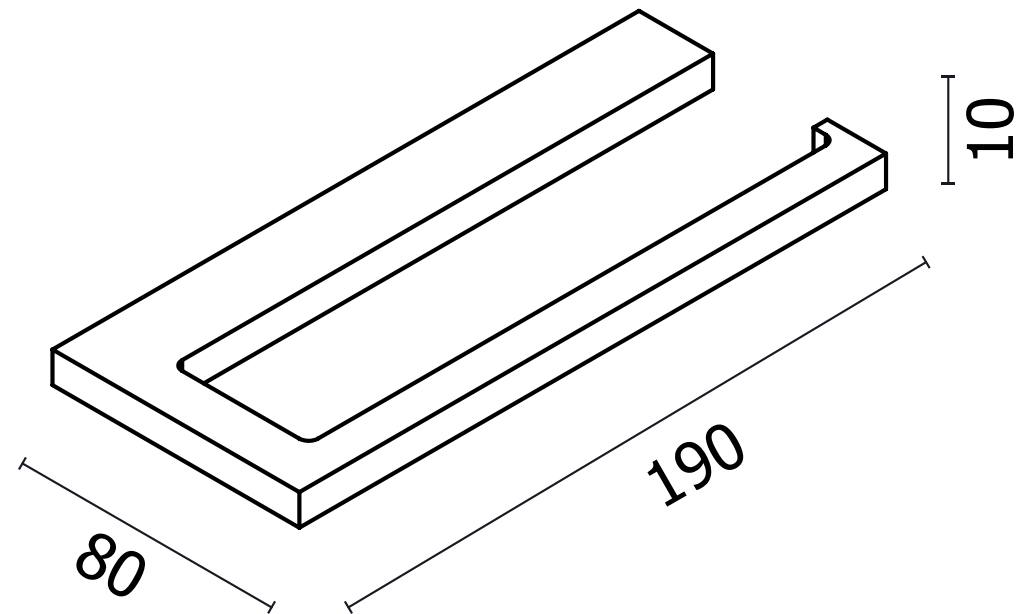

Dayla Towel Bar

COLOUR OPTIONS:

Please note due to manufacturing tolerances pipe centres may vary by +/- 10mm, we recommend that pipe work is not altered until your towel rail / radiator is on site. The information contained on this page was correct at date of issue. Fitting dimensions are provided as a guide only. We pursue a policy of continuing improvement in design and performance of our products and so reserve the right to change specifications without prior notice.