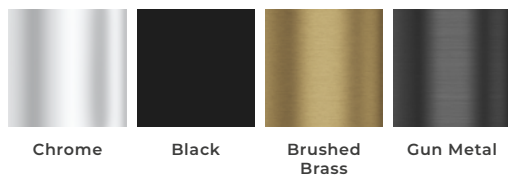

Dayla Single Towel Rail

COLOUR OPTIONS:

Please note due to manufacturing tolerances pipe centres may vary by +/- 10mm, we recommend that pipe work is not altered until your towel rail / radiator is on site. The information contained on this page was correct at date of issue. Fitting dimensions are provided as a guide only. We pursue a policy of continuing improvement in design and performance of our products and so reserve the right to change specifications without prior notice.