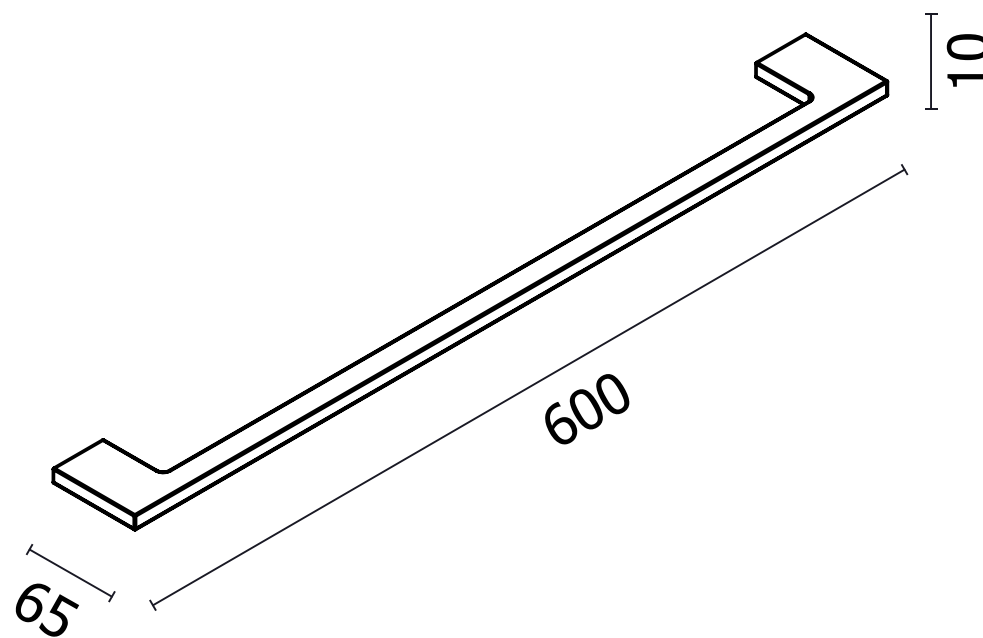

Dayla Single Towel Rail

COLOUR OPTIONS:

Please note due to manufacturing tolerances pipe centres may vary by +/- 10mm, we recommend that pipe work is not altered until your towel rail / radiator is on site. The information contained on this page was correct at date of issue. Fitting dimensions are provided as a guide only. We pursue a policy of continuing improvement in design and performance of our products and so reserve the right to change specifications without prior notice.