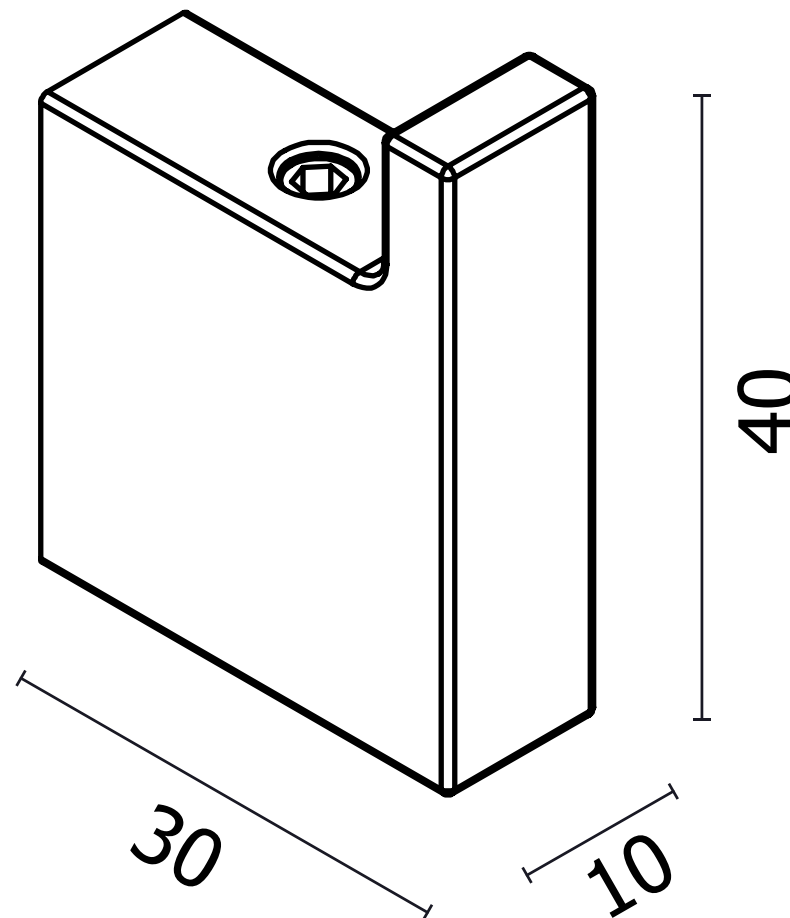

Dayla Robe Hook

COLOUR OPTIONS:

Please note due to manufacturing tolerances pipe centres may vary by +/- 10mm, we recommend that pipe work is not altered until your towel rail / radiator is on site. The information contained on this page was correct at date of issue. Fitting dimensions are provided as a guide only. We pursue a policy of continuing improvement in design and performance of our products and so reserve the right to change specifications without prior notice.