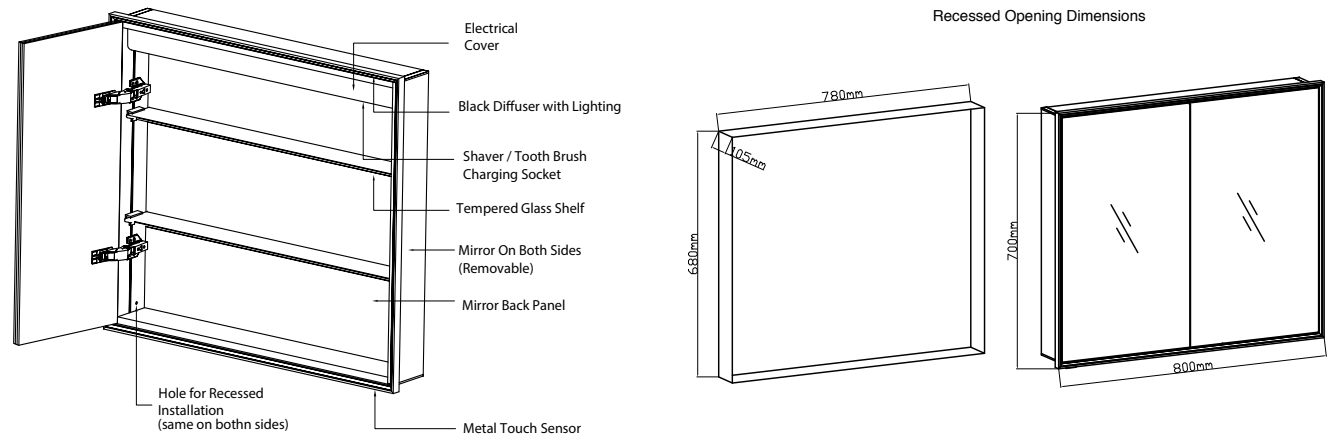

Corey 80 - LED Frame Mirror Cabinet

SIZE: H 700 x W 800 x D 137mm

NET WEIGHT: 18.83 Kg

FEATURES:

- LED Frame Mirror Cabinet
- Wall Mounted or Recessed
- Mirror Sides (Removable)
- Multi Functional Metal Touch Sensor Controls Light from Cool - Warm & Brightness with Memory Function
- Ambient Lighting
- Heated Demister Pad
- 2 Adjustable Shelves
- Charging Socket
- IP44 Rating

FRAME COLOUR OPTIONS:

The information contained on this page was correct at date of issue. Fitting dimensions are provided as a guide only. Some variation may occur due to manufacturing tolerances. We pursue a policy of continuing improvement in design and performance of our products and so reserve the right to change specifications without prior notice.