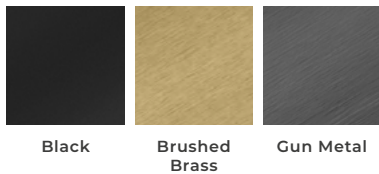

FRAME COLOUR OPTIONS:

The information contained on this page was correct at date of issue. Fitting dimensions are provided as a guide only. Some variation may occur due to manufacturing tolerances. We pursue a policy of continuing improvement in design and performance of our products and so reserve the right to change specifications without prior notice.