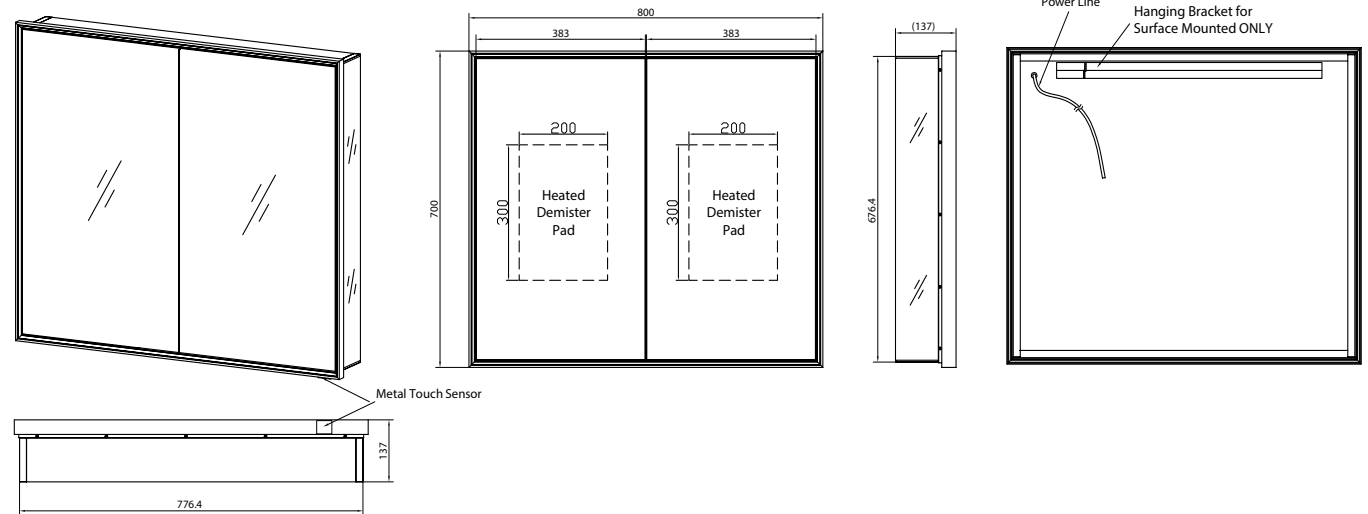

Corey 80 - LED Frame Mirror Cabinet

SIZE: H 700 x W 800 x D 137mm

NET WEIGHT: 18.83 Kg

FEATURES:

- LED Frame Mirror Cabinet
- Wall Mounted or Recessed
- Mirror Sides (Removable)
- Multi Functional Metal Touch Sensor Controls Light from Cool - Warm & Brightness with Memory Function
- Ambient Lighting
- Heated Demister Pad
- 2 Adjustable Shelves
- Charging Socket
- IP44 Rating

FRAME COLOUR OPTIONS:

The information contained on this page was correct at date of issue. Fitting dimensions are provided as a guide only. Some variation may occur due to manufacturing tolerances. We pursue a policy of continuing improvement in design and performance of our products and so reserve the right to change specifications without prior notice.