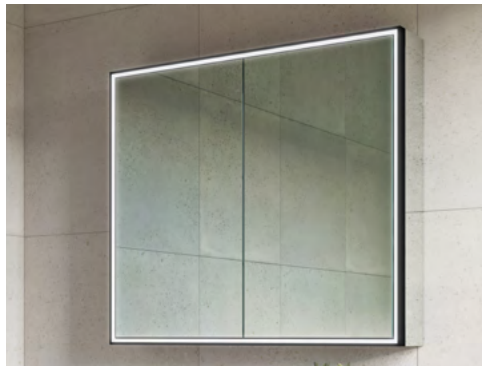

Corey 80 - LED Frame Mirror Cabinet

SIZE: H 700 x W 800 x D 137mm

NET WEIGHT: 18.83 Kg

FEATURES:

- LED Frame Mirror Cabinet
- Wall Mounted or Recessed
- Mirror Sides (Removable)
- Multi Functional Metal Touch Sensor Controls Light from Cool - Warm & Brightness with Memory Function
- Ambient Lighting
- Heated Demister Pad
- 2 Adjustable Shelves
- Charging Socket
- IP44 Rating