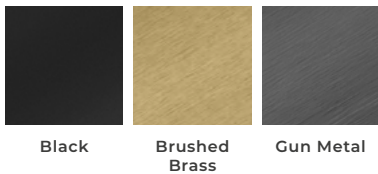

FRAME COLOUR OPTIONS:

The information contained on this page was correct at date of issue. Fitting dimensions are provided as a guide only. Some variation may occur due to manufacturing tolerances. We pursue a policy of continuing improvement in design and performance of our products and so reserve the right to change specifications without prior notice.