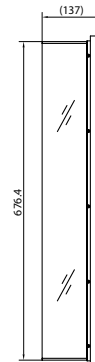

Corey 60 - LED Frame Mirror Cabinet

SIZE: H 700 x W 600 x D 137mm

NET WEIGHT: 16.39 Kg

FEATURES:

- LED Frame Mirror Cabinet
- Wall Mounted or Recessed
- Mirror Sides (Removable)
- Multi Functional Metal Touch Sensor Controls Light from Cool - Warm & Brightness with Memory Function
- Ambient Lighting
- Heated Demister Pad
- 2 Adjustable Shelves
- Charging Socket
- IP44 Rating

FRAME COLOUR OPTIONS:

The information contained on this page was correct at date of issue. Fitting dimensions are provided as a guide only. Some variation may occur due to manufacturing tolerances. We pursue a policy of continuing improvement in design and performance of our products and so reserve the right to change specifications without prior notice.