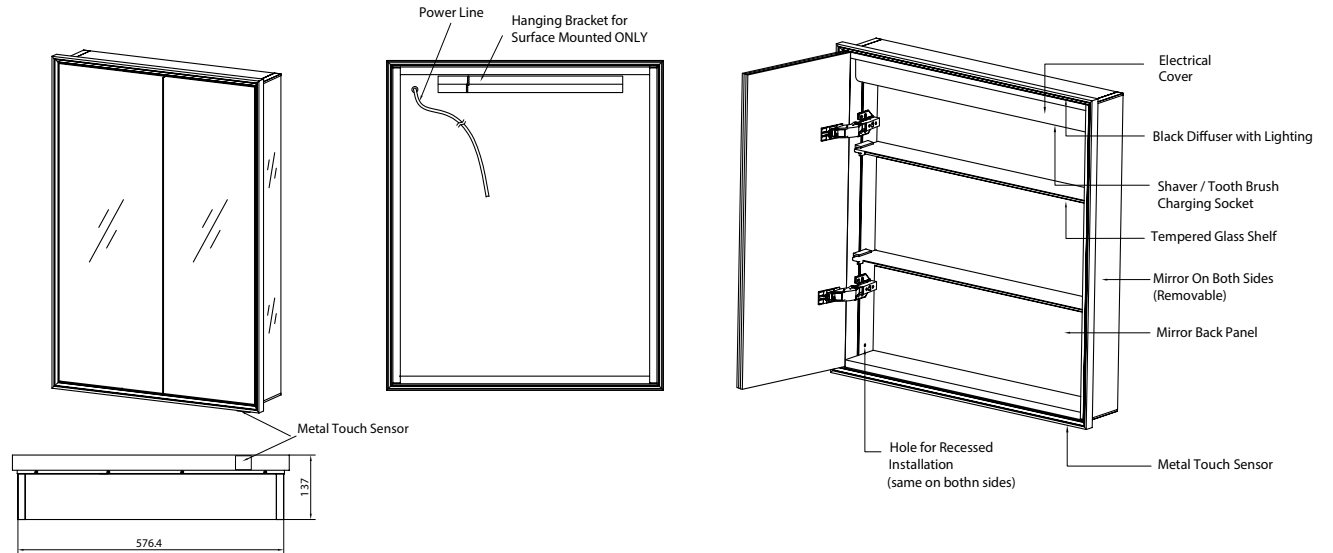

Corey 60 - LED Frame Mirror Cabinet

SIZE: H 700 x W 600 x D 137mm

NET WEIGHT: 16.39 Kg

FEATURES:

- LED Frame Mirror Cabinet
- Wall Mounted or Recessed
- Mirror Sides (Removable)
- Multi Functional Metal Touch Sensor Controls Light from Cool - Warm & Brightness with Memory Function
- Ambient Lighting
- Heated Demister Pad
- 2 Adjustable Shelves
- Charging Socket
- IP44 Rating

FRAME COLOUR OPTIONS:

The information contained on this page was correct at date of issue. Fitting dimensions are provided as a guide only. Some variation may occur due to manufacturing tolerances. We pursue a policy of continuing improvement in design and performance of our products and so reserve the right to change specifications without prior notice.