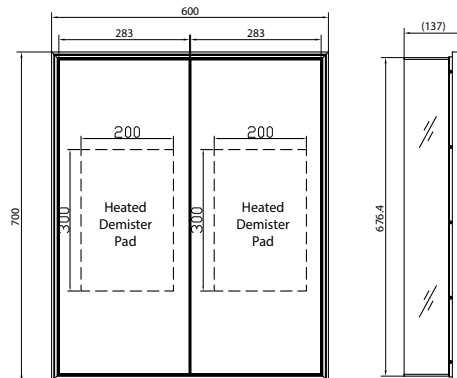

Corey 60 - LED Frame Mirror Cabinet

SIZE: H 700 x W 600 x D 137mm

NET WEIGHT: 16.39 Kg

FEATURES:

- LED Frame Mirror Cabinet
- Wall Mounted or Recessed
- Mirror Sides (Removable)
- Multi Functional Metal Touch Sensor Controls Light from Cool - Warm & Brightness with Memory Function
- Ambient Lighting
- Heated Demister Pad
- 2 Adjustable Shelves
- Charging Socket
- IP44 Rating

FRAME COLOUR OPTIONS:

The information contained on this page was correct at date of issue. Fitting dimensions are provided as a guide only. Some variation may occur due to manufacturing tolerances. We pursue a policy of continuing improvement in design and performance of our products and so reserve the right to change specifications without prior notice.