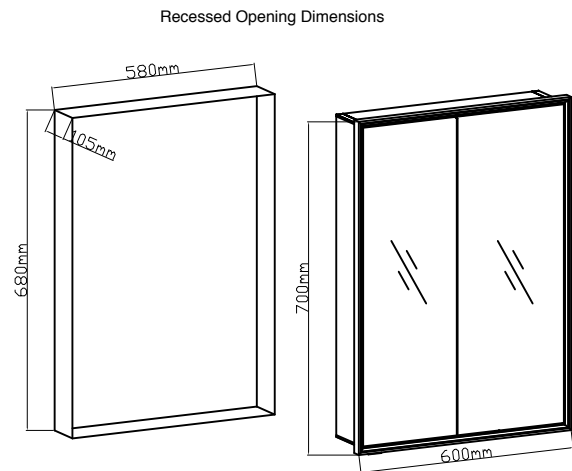

Corey 60 - LED Frame Mirror Cabinet

SIZE: H 700 x W 600 x D 137mm

NET WEIGHT: 16.39 Kg

FEATURES:

- LED Frame Mirror Cabinet
- Wall Mounted or Recessed
- Mirror Sides (Removable)
- Multi Functional Metal Touch Sensor Controls Light from Cool - Warm & Brightness with Memory Function
- Ambient Lighting
- Heated Demister Pad
- 2 Adjustable Shelves
- Charging Socket
- IP44 Rating

FRAME COLOUR OPTIONS:

The information contained on this page was correct at date of issue. Fitting dimensions are provided as a guide only. Some variation may occur due to manufacturing tolerances. We pursue a policy of continuing improvement in design and performance of our products and so reserve the right to change specifications without prior notice.