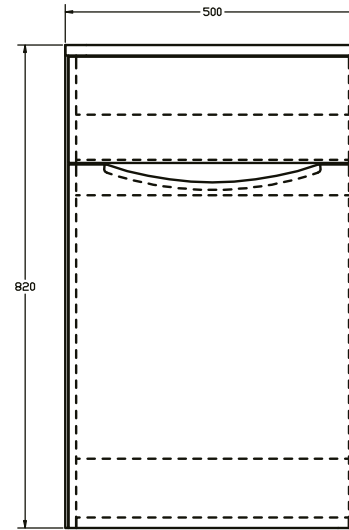

# Zola Back to Wall Unit

**RANGE:** Zola

**SIZE:** H 820 x W 500 x D 240 mm

**FINISH:** MATT/WOOD EFFECT/GLOSS

## COLOUR OPTIONS:

Black  
(Matt)

Deep Blue  
(Matt)

Flax Beige  
(Matt)

Lead Grey  
(Matt)

Medium Oak  
(Wood Effect)

White  
(Gloss)

The information contained on this page was correct at date of issue. Fitting dimensions are provided as a guide only. Some variation may occur due to manufacturing tolerances. We pursue a policy of continuing improvement in design and performance of our products and so reserve the right to change specifications without prior notice.