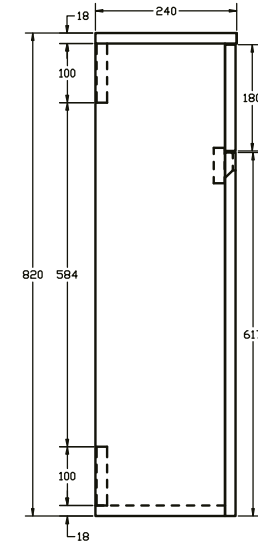

# Zola Back to Wall Unit

**RANGE:** Zola

**SIZE:** H 820 x W 500 x D 240 mm

**FINISH:** MATT/WOOD EFFECT/GLOSS

## COLOUR OPTIONS:

Black  
(Matt)

Deep Blue  
(Matt)

Flax Beige  
(Matt)

Lead Grey  
(Matt)

Medium Oak  
(Wood Effect)

White  
(Gloss)

The information contained on this page was correct at date of issue. Fitting dimensions are provided as a guide only. Some variation may occur due to manufacturing tolerances. We pursue a policy of continuing improvement in design and performance of our products and so reserve the right to change specifications without prior notice.