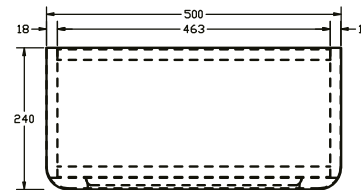

# Zola Back to Wall Unit

**RANGE:** Zola

**SIZE:** H 820 x W 500 x D 240 mm

**FINISH:** MATT/WOOD EFFECT/GLOSS

## COLOUR OPTIONS:

Black  
(Matt)

Deep Blue  
(Matt)

Flax Beige  
(Matt)

Lead Grey  
(Matt)

Medium Oak  
(Wood Effect)

White  
(Gloss)

The information contained on this page was correct at date of issue. Fitting dimensions are provided as a guide only. Some variation may occur due to manufacturing tolerances. We pursue a policy of continuing improvement in design and performance of our products and so reserve the right to change specifications without prior notice.