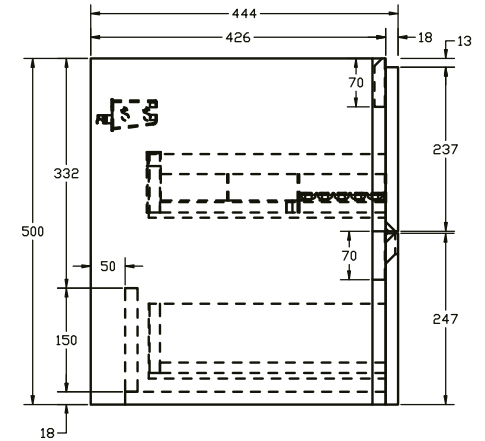

Zola 800mm 2 Drawer Wall Unit

RANGE: Zola

SIZE: H 500 x W 770 x D 444 mm

FINISH: MATT/WOOD EFFECT/GLOSS

COLOUR OPTIONS:

The information contained on this page was correct at date of issue. Fitting dimensions are provided as a guide only. Some variation may occur due to manufacturing tolerances. We pursue a policy of continuing improvement in design and performance of our products and so reserve the right to change specifications without prior notice.