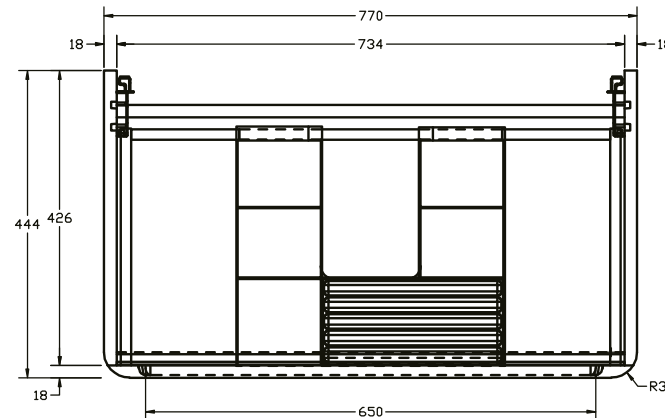

Zola 800mm 2 Drawer Wall Unit

RANGE: Zola

SIZE: H 500 x W 770 x D 444 mm

FINISH: MATT/WOOD EFFECT/GLOSS

COLOUR OPTIONS:

The information contained on this page was correct at date of issue. Fitting dimensions are provided as a guide only. Some variation may occur due to manufacturing tolerances. We pursue a policy of continuing improvement in design and performance of our products and so reserve the right to change specifications without prior notice.