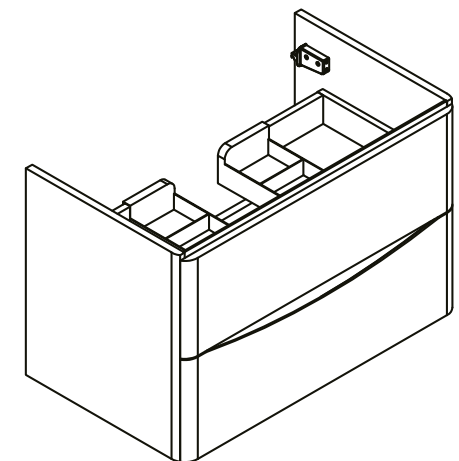

Zola 800mm 2 Drawer Wall Unit

RANGE: Zola

SIZE: H 500 x W 770 x D 444 mm

FINISH: MATT/WOOD EFFECT/GLOSS

COLOUR OPTIONS:

The information contained on this page was correct at date of issue. Fitting dimensions are provided as a guide only. Some variation may occur due to manufacturing tolerances. We pursue a policy of continuing improvement in design and performance of our products and so reserve the right to change specifications without prior notice.