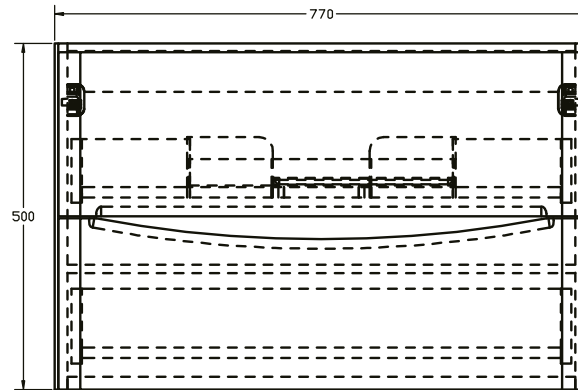

Zola 800mm 2 Drawer Wall Unit

RANGE: Zola

SIZE: H 500 x W 770 x D 444 mm

FINISH: MATT/WOOD EFFECT/GLOSS

COLOUR OPTIONS:

The information contained on this page was correct at date of issue. Fitting dimensions are provided as a guide only. Some variation may occur due to manufacturing tolerances. We pursue a policy of continuing improvement in design and performance of our products and so reserve the right to change specifications without prior notice.