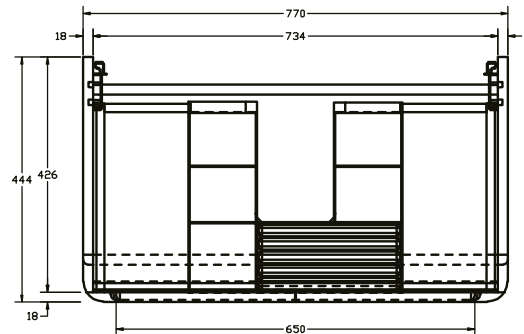

# Zola 800mm 1 Drawer, 2 Door Floor Unit

**RANGE:** Zola

**SIZE:** H 800 x W 770 x D 444 mm

**FINISH:** MATT/WOOD EFFECT/GLOSS

## COLOUR OPTIONS:

The information contained on this page was correct at date of issue. Fitting dimensions are provided as a guide only. Some variation may occur due to manufacturing tolerances. We pursue a policy of continuing improvement in design and performance of our products and so reserve the right to change specifications without prior notice.