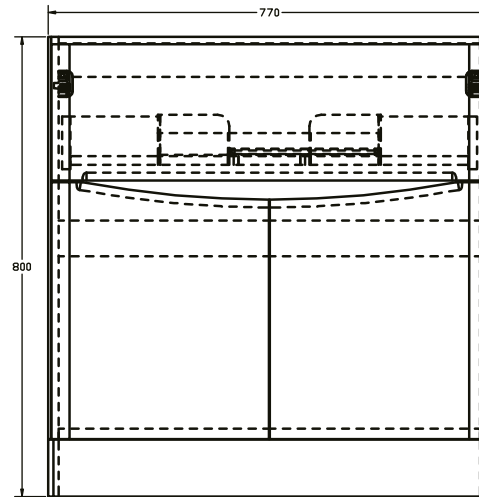

# Zola 800mm 1 Drawer, 2 Door Floor Unit

**RANGE:** Zola

**SIZE:** H 800 x W 770 x D 444 mm

**FINISH:** MATT/WOOD EFFECT/GLOSS

## COLOUR OPTIONS:

The information contained on this page was correct at date of issue. Fitting dimensions are provided as a guide only. Some variation may occur due to manufacturing tolerances. We pursue a policy of continuing improvement in design and performance of our products and so reserve the right to change specifications without prior notice.