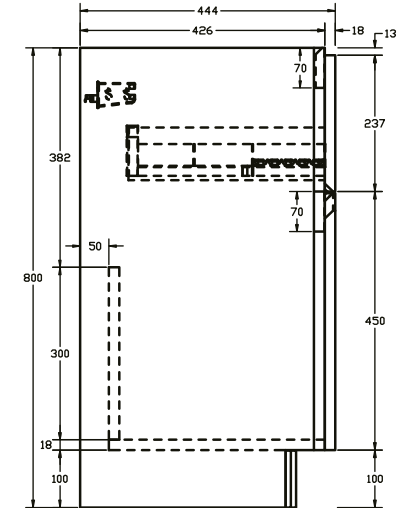

# Zola 800mm 1 Drawer, 2 Door Floor Unit

**RANGE:** Zola

**SIZE:** H 800 x W 770 x D 444 mm

**FINISH:** MATT/WOOD EFFECT/GLOSS

## COLOUR OPTIONS:

The information contained on this page was correct at date of issue. Fitting dimensions are provided as a guide only. Some variation may occur due to manufacturing tolerances. We pursue a policy of continuing improvement in design and performance of our products and so reserve the right to change specifications without prior notice.