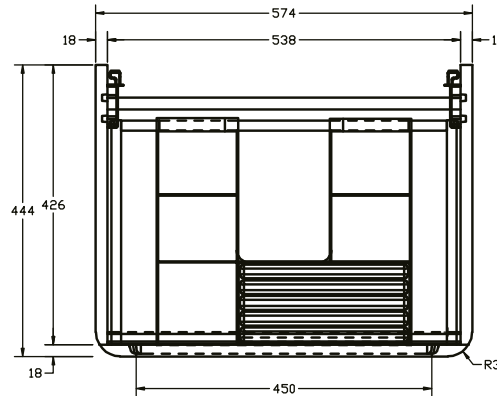

Zola 600mm 2 Drawer Wall Unit

RANGE: Zola

SIZE: H 500 x W 574 x D 444 mm

FINISH: MATT/WOOD EFFECT/GLOSS

COLOUR OPTIONS:

The information contained on this page was correct at date of issue. Fitting dimensions are provided as a guide only. Some variation may occur due to manufacturing tolerances. We pursue a policy of continuing improvement in design and performance of our products and so reserve the right to change specifications without prior notice.