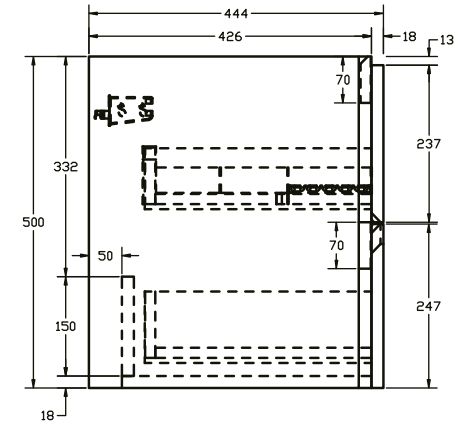

Zola 600mm 2 Drawer Wall Unit

RANGE: Zola

SIZE: H 500 x W 574 x D 444 mm

FINISH: MATT/WOOD EFFECT/GLOSS

COLOUR OPTIONS:

The information contained on this page was correct at date of issue. Fitting dimensions are provided as a guide only. Some variation may occur due to manufacturing tolerances. We pursue a policy of continuing improvement in design and performance of our products and so reserve the right to change specifications without prior notice.