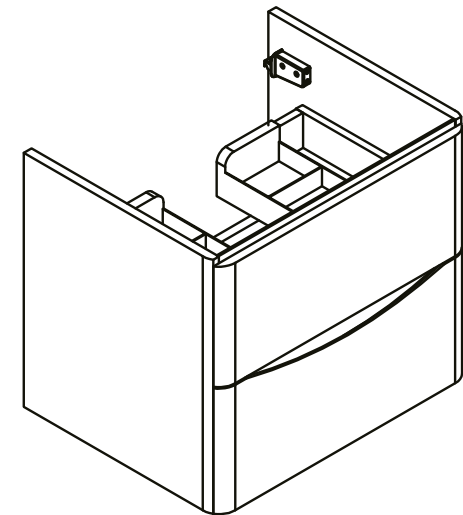

Zola 600mm 2 Drawer Wall Unit

RANGE: Zola

SIZE: H 500 x W 574 x D 444 mm

FINISH: MATT/WOOD EFFECT/GLOSS

COLOUR OPTIONS:

The information contained on this page was correct at date of issue. Fitting dimensions are provided as a guide only. Some variation may occur due to manufacturing tolerances. We pursue a policy of continuing improvement in design and performance of our products and so reserve the right to change specifications without prior notice.