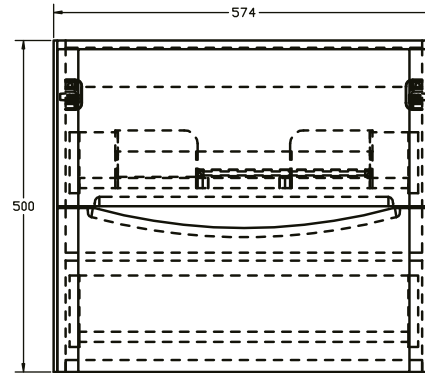

Zola 600mm 2 Drawer Wall Unit

RANGE: Zola

SIZE: H 500 x W 574 x D 444 mm

FINISH: MATT/WOOD EFFECT/GLOSS

COLOUR OPTIONS:

The information contained on this page was correct at date of issue. Fitting dimensions are provided as a guide only. Some variation may occur due to manufacturing tolerances. We pursue a policy of continuing improvement in design and performance of our products and so reserve the right to change specifications without prior notice.