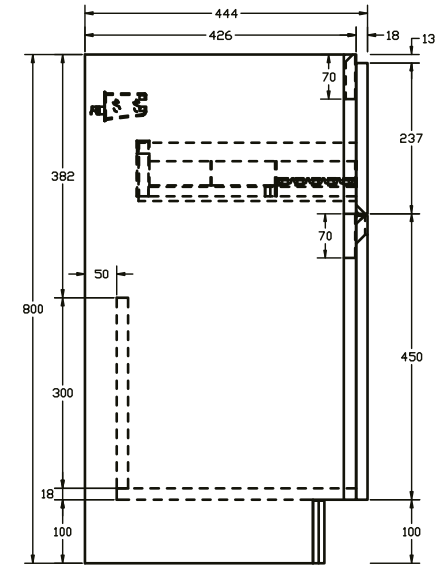

Zola 600mm 1 Drawer, 2 Door Floor Unit

RANGE: Zola

SIZE: H 800 x W 574 x D 444 mm

FINISH: MATT/WOOD EFFECT/GLOSS

COLOUR OPTIONS:

The information contained on this page was correct at date of issue. Fitting dimensions are provided as a guide only. Some variation may occur due to manufacturing tolerances. We pursue a policy of continuing improvement in design and performance of our products and so reserve the right to change specifications without prior notice.