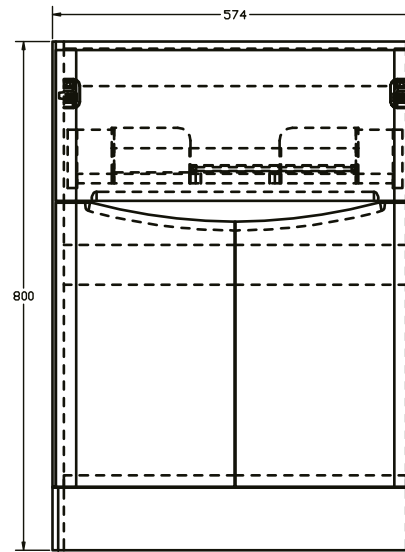

Zola 600mm 1 Drawer, 2 Door Floor Unit

RANGE: Zola

SIZE: H 800 x W 574 x D 444 mm

FINISH: MATT/WOOD EFFECT/GLOSS

COLOUR OPTIONS:

The information contained on this page was correct at date of issue. Fitting dimensions are provided as a guide only. Some variation may occur due to manufacturing tolerances. We pursue a policy of continuing improvement in design and performance of our products and so reserve the right to change specifications without prior notice.