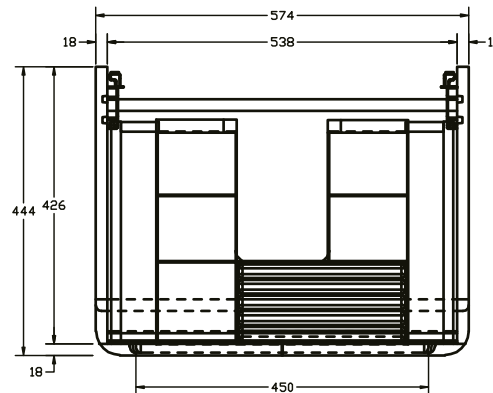

Zola 600mm 1 Drawer, 2 Door Floor Unit

RANGE: Zola

SIZE: H 800 x W 574 x D 444 mm

FINISH: MATT/WOOD EFFECT/GLOSS

COLOUR OPTIONS:

The information contained on this page was correct at date of issue. Fitting dimensions are provided as a guide only. Some variation may occur due to manufacturing tolerances. We pursue a policy of continuing improvement in design and performance of our products and so reserve the right to change specifications without prior notice.