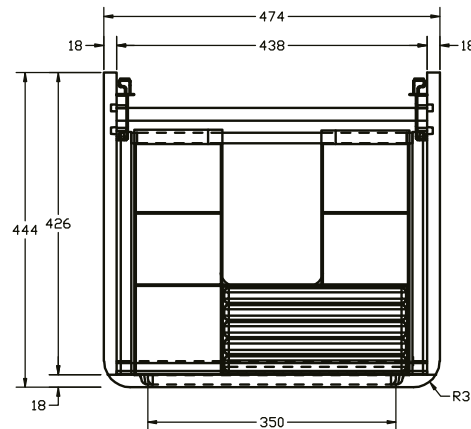

Zola 500mm 2 Drawer Wall Unit

RANGE: Zola

SIZE: H 500 x W 474 x D 444 mm

FINISH: MATT/WOOD EFFECT/GLOSS

COLOUR OPTIONS:

The information contained on this page was correct at date of issue. Fitting dimensions are provided as a guide only. Some variation may occur due to manufacturing tolerances. We pursue a policy of continuing improvement in design and performance of our products and so reserve the right to change specifications without prior notice.