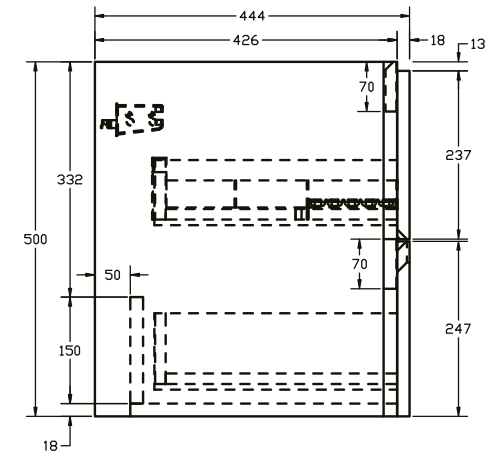

Zola 500mm 2 Drawer Wall Unit

RANGE: Zola

SIZE: H 500 x W 474 x D 444 mm

FINISH: MATT/WOOD EFFECT/GLOSS

COLOUR OPTIONS:

The information contained on this page was correct at date of issue. Fitting dimensions are provided as a guide only. Some variation may occur due to manufacturing tolerances. We pursue a policy of continuing improvement in design and performance of our products and so reserve the right to change specifications without prior notice.