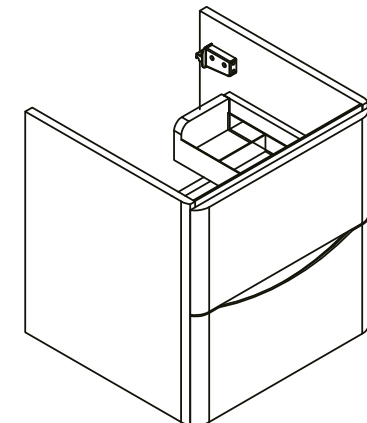

Zola 500mm 2 Drawer Wall Unit

RANGE: Zola

SIZE: H 500 x W 474 x D 444 mm

FINISH: MATT/WOOD EFFECT/GLOSS

COLOUR OPTIONS:

The information contained on this page was correct at date of issue. Fitting dimensions are provided as a guide only. Some variation may occur due to manufacturing tolerances. We pursue a policy of continuing improvement in design and performance of our products and so reserve the right to change specifications without prior notice.