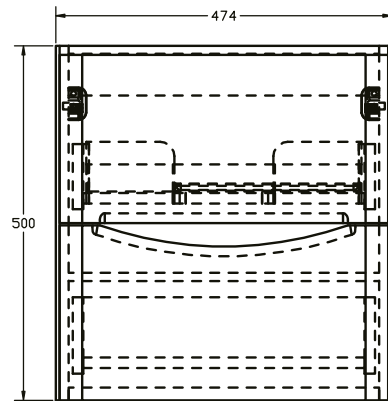

Zola 500mm 2 Drawer Wall Unit

RANGE: Zola

SIZE: H 500 x W 474 x D 444 mm

FINISH: MATT/WOOD EFFECT/GLOSS

COLOUR OPTIONS:

The information contained on this page was correct at date of issue. Fitting dimensions are provided as a guide only. Some variation may occur due to manufacturing tolerances. We pursue a policy of continuing improvement in design and performance of our products and so reserve the right to change specifications without prior notice.