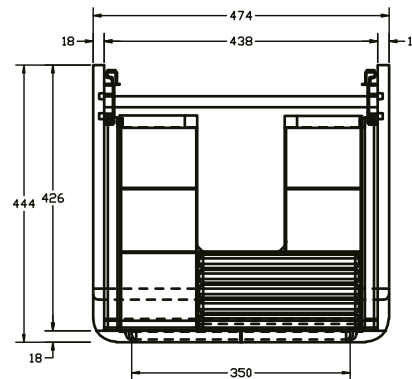

Zola 500mm 1 Drawer, 2 Door Floor Unit

RANGE: Zola

SIZE: H 800 x W 474 x D 444 mm

FINISH: MATT/WOOD EFFECT/GLOSS

COLOUR OPTIONS:

The information contained on this page was correct at date of issue. Fitting dimensions are provided as a guide only. Some variation may occur due to manufacturing tolerances. We pursue a policy of continuing improvement in design and performance of our products and so reserve the right to change specifications without prior notice.