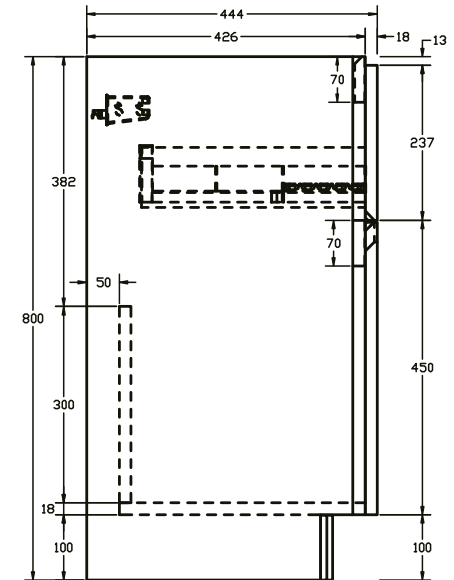

Zola 500mm 1 Drawer, 2 Door Floor Unit

RANGE: Zola

SIZE: H 800 x W 474 x D 444 mm

FINISH: MATT/WOOD EFFECT/GLOSS

COLOUR OPTIONS:

The information contained on this page was correct at date of issue. Fitting dimensions are provided as a guide only. Some variation may occur due to manufacturing tolerances. We pursue a policy of continuing improvement in design and performance of our products and so reserve the right to change specifications without prior notice.