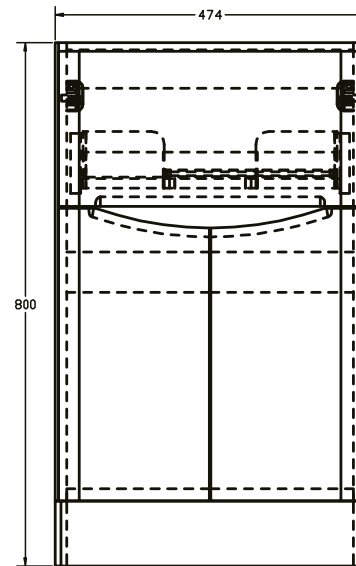

Zola 500mm 1 Drawer, 2 Door Floor Unit

RANGE: Zola

SIZE: H 800 x W 474 x D 444 mm

FINISH: MATT/WOOD EFFECT/GLOSS

COLOUR OPTIONS:

The information contained on this page was correct at date of issue. Fitting dimensions are provided as a guide only. Some variation may occur due to manufacturing tolerances. We pursue a policy of continuing improvement in design and performance of our products and so reserve the right to change specifications without prior notice.