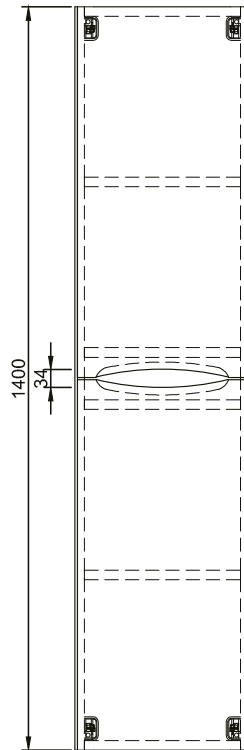

# Zola 2 Door Tall Boy

**RANGE:** Zola

**SIZE:** H 1400 x W 330 x D 250 mm

**FINISH:** MATT/WOOD EFFECT/GLOSS

## COLOUR OPTIONS:

Black  
(Matt)

Deep Blue  
(Matt)

Flax Beige  
(Matt)

Lead Grey  
(Matt)

Medium Oak  
(Wood Effect)

White  
(Gloss)

The information contained on this page was correct at date of issue. Fitting dimensions are provided as a guide only. Some variation may occur due to manufacturing tolerances. We pursue a policy of continuing improvement in design and performance of our products and so reserve the right to change specifications without prior notice.