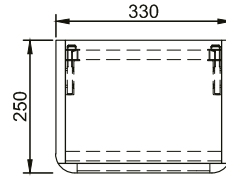

# Zola 2 Door Tall Boy

**RANGE:** Zola

**SIZE:** H 1400 x W 330 x D 250 mm

**FINISH:** MATT/WOOD EFFECT/GLOSS