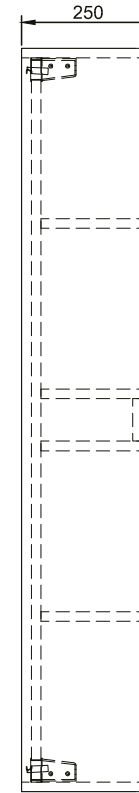

# Zola 2 Door Tall Boy

**RANGE:** Zola

**SIZE:** H 1400 x W 330 x D 250 mm

**FINISH:** MATT/WOOD EFFECT/GLOSS

## COLOUR OPTIONS:

Black  
(Matt)

Deep Blue  
(Matt)

Flax Beige  
(Matt)

Lead Grey  
(Matt)

Medium Oak  
(Wood Effect)

White  
(Gloss)

The information contained on this page was correct at date of issue. Fitting dimensions are provided as a guide only. Some variation may occur due to manufacturing tolerances. We pursue a policy of continuing improvement in design and performance of our products and so reserve the right to change specifications without prior notice.