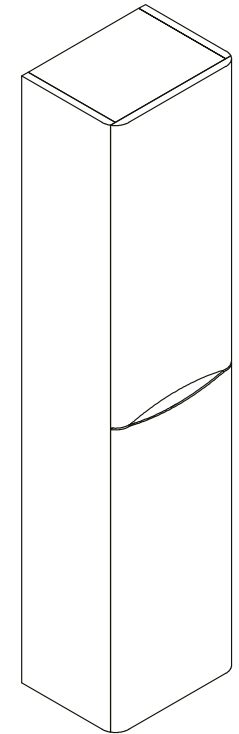

# Zola 2 Door Tall Boy

**RANGE:** Zola

**SIZE:** H 1400 x W 330 x D 250 mm

**FINISH:** MATT/WOOD EFFECT/GLOSS

## COLOUR OPTIONS:

Black  
(Matt)

Deep Blue  
(Matt)

Flax Beige  
(Matt)

Lead Grey  
(Matt)

Medium Oak  
(Wood Effect)

White  
(Gloss)

The information contained on this page was correct at date of issue. Fitting dimensions are provided as a guide only. Some variation may occur due to manufacturing tolerances. We pursue a policy of continuing improvement in design and performance of our products and so reserve the right to change specifications without prior notice.