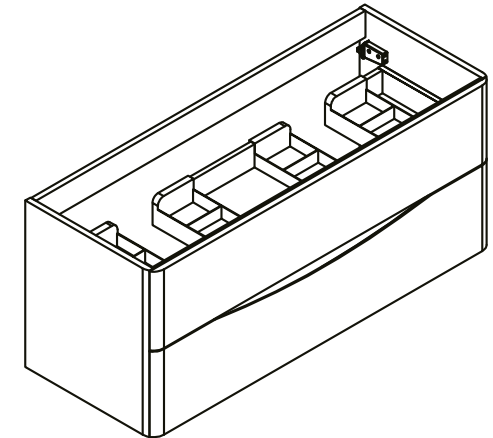

Zola 1200mm 2 Drawer Wall Unit

RANGE: Zola

SIZE: H 500 x W 1178 x D 444 mm

FINISH: MATT/WOOD EFFECT/GLOSS

COLOUR OPTIONS:

The information contained on this page was correct at date of issue. Fitting dimensions are provided as a guide only. Some variation may occur due to manufacturing tolerances. We pursue a policy of continuing improvement in design and performance of our products and so reserve the right to change specifications without prior notice.