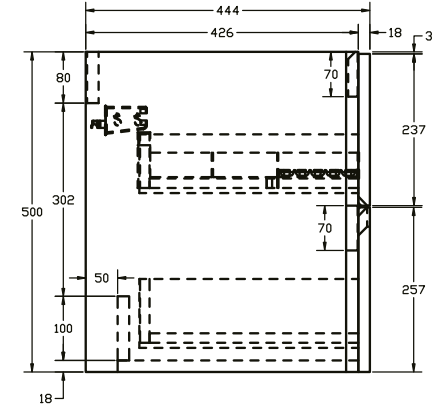

Zola 1200mm 2 Drawer Wall Unit

RANGE: Zola

SIZE: H 500 x W 1178 x D 444 mm

FINISH: MATT/WOOD EFFECT/GLOSS

COLOUR OPTIONS:

The information contained on this page was correct at date of issue. Fitting dimensions are provided as a guide only. Some variation may occur due to manufacturing tolerances. We pursue a policy of continuing improvement in design and performance of our products and so reserve the right to change specifications without prior notice.