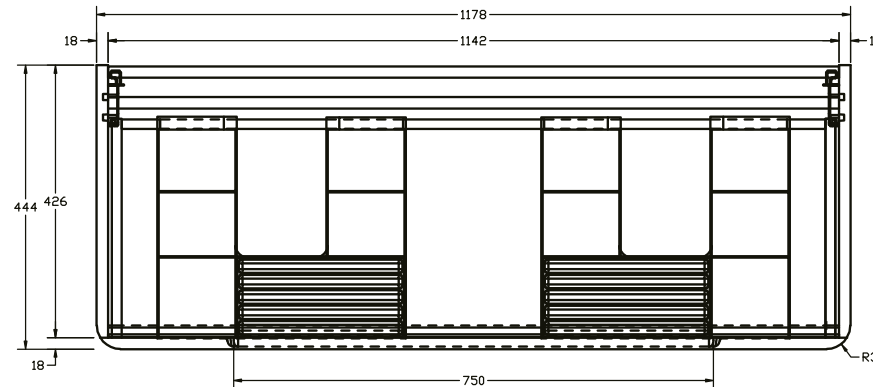

Zola 1200mm 2 Drawer Wall Unit

RANGE: Zola

SIZE: H 500 x W 1178 x D 444 mm

FINISH: MATT/WOOD EFFECT/GLOSS

COLOUR OPTIONS:

The information contained on this page was correct at date of issue. Fitting dimensions are provided as a guide only. Some variation may occur due to manufacturing tolerances. We pursue a policy of continuing improvement in design and performance of our products and so reserve the right to change specifications without prior notice.