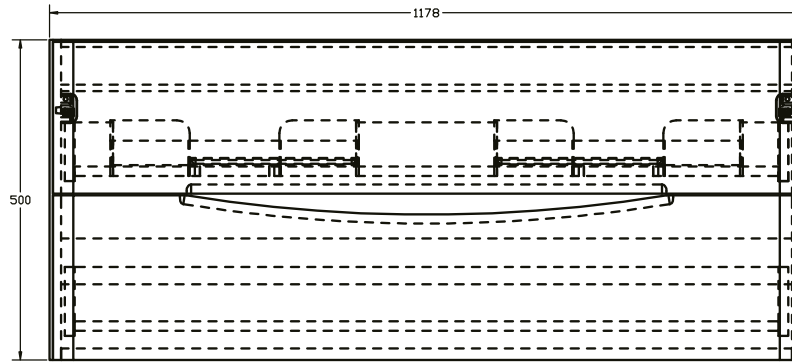

Zola 1200mm 2 Drawer Wall Unit

RANGE: Zola

SIZE: H 500 x W 1178 x D 444 mm

FINISH: MATT/WOOD EFFECT/GLOSS

COLOUR OPTIONS:

The information contained on this page was correct at date of issue. Fitting dimensions are provided as a guide only. Some variation may occur due to manufacturing tolerances. We pursue a policy of continuing improvement in design and performance of our products and so reserve the right to change specifications without prior notice.