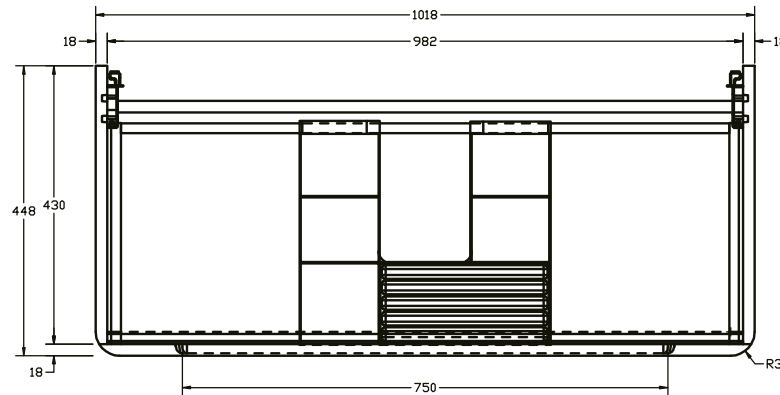

Zola 1000mm 2 Drawer Wall Unit

RANGE: Zola

SIZE: H 500 x W 1018 x D 448 mm

FINISH: MATT/WOOD EFFECT/GLOSS

COLOUR OPTIONS:

The information contained on this page was correct at date of issue. Fitting dimensions are provided as a guide only. Some variation may occur due to manufacturing tolerances. We pursue a policy of continuing improvement in design and performance of our products and so reserve the right to change specifications without prior notice.