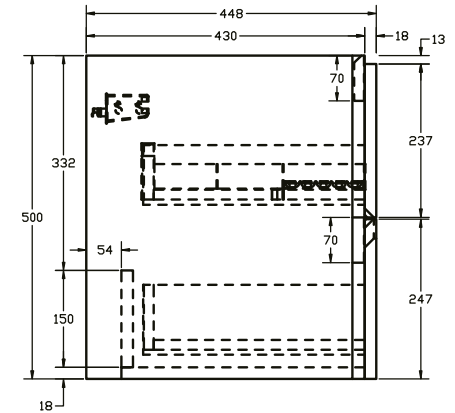

Zola 1000mm 2 Drawer Wall Unit

RANGE: Zola

SIZE: H 500 x W 1018 x D 448 mm

FINISH: MATT/WOOD EFFECT/GLOSS

COLOUR OPTIONS:

The information contained on this page was correct at date of issue. Fitting dimensions are provided as a guide only. Some variation may occur due to manufacturing tolerances. We pursue a policy of continuing improvement in design and performance of our products and so reserve the right to change specifications without prior notice.