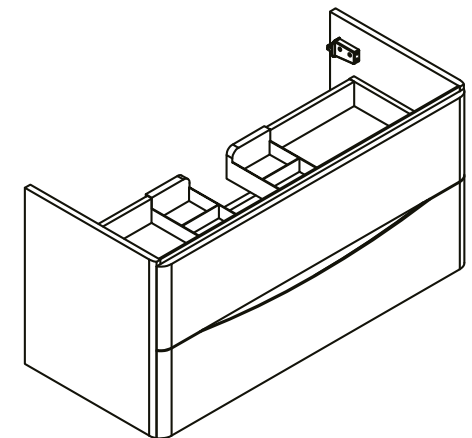

Zola 1000mm 2 Drawer Wall Unit

RANGE: Zola

SIZE: H 500 x W 1018 x D 448 mm

FINISH: MATT/WOOD EFFECT/GLOSS

COLOUR OPTIONS:

The information contained on this page was correct at date of issue. Fitting dimensions are provided as a guide only. Some variation may occur due to manufacturing tolerances. We pursue a policy of continuing improvement in design and performance of our products and so reserve the right to change specifications without prior notice.