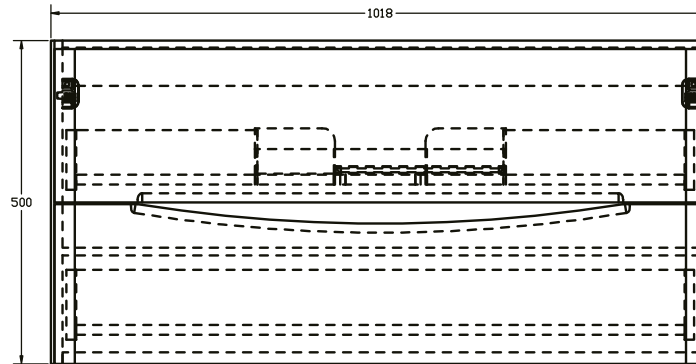

Zola 1000mm 2 Drawer Wall Unit

RANGE: Zola

SIZE: H 500 x W 1018 x D 448 mm

FINISH: MATT/WOOD EFFECT/GLOSS

COLOUR OPTIONS:

The information contained on this page was correct at date of issue. Fitting dimensions are provided as a guide only. Some variation may occur due to manufacturing tolerances. We pursue a policy of continuing improvement in design and performance of our products and so reserve the right to change specifications without prior notice.