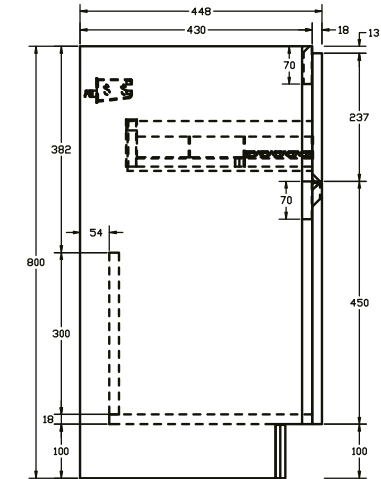

Zola 1000mm 1 Drawer, 2 Door Floor Unit

RANGE: Zola

SIZE: H 800 x W 1018 x D 444 mm

FINISH: MATT/WOOD EFFECT/GLOSS

COLOUR OPTIONS:

Black
(Matt)

Deep Blue
(Matt)

Flax Beige
(Matt)

Lead Grey
(Matt)

Medium Oak
(Wood Effect)

White
(Gloss)

The information contained on this page was correct at date of issue. Fitting dimensions are provided as a guide only. Some variation may occur due to manufacturing tolerances. We pursue a policy of continuing improvement in design and performance of our products and so reserve the right to change specifications without prior notice.