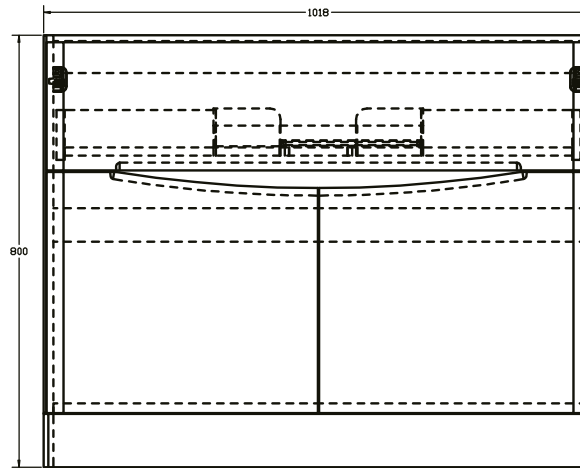

Zola 1000mm 1 Drawer, 2 Door Floor Unit

RANGE: Zola

SIZE: H 800 x W 1018 x D 444 mm

FINISH: MATT/WOOD EFFECT/GLOSS

COLOUR OPTIONS:

Black
(Matt)

Deep Blue
(Matt)

Flax Beige
(Matt)

Lead Grey
(Matt)

Medium Oak
(Wood Effect)

White
(Gloss)

The information contained on this page was correct at date of issue. Fitting dimensions are provided as a guide only. Some variation may occur due to manufacturing tolerances. We pursue a policy of continuing improvement in design and performance of our products and so reserve the right to change specifications without prior notice.