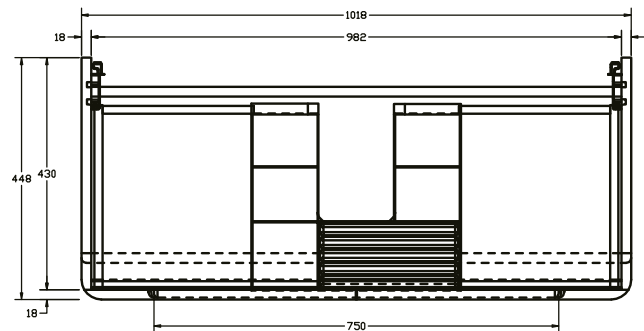

Zola 1000mm 1 Drawer, 2 Door Floor Unit

RANGE: Zola

SIZE: H 800 x W 1018 x D 444 mm

FINISH: MATT/WOOD EFFECT/GLOSS

COLOUR OPTIONS:

Black
(Matt)

Deep Blue
(Matt)

Flax Beige
(Matt)

Lead Grey
(Matt)

Medium Oak
(Wood Effect)

White
(Gloss)

The information contained on this page was correct at date of issue. Fitting dimensions are provided as a guide only. Some variation may occur due to manufacturing tolerances. We pursue a policy of continuing improvement in design and performance of our products and so reserve the right to change specifications without prior notice.