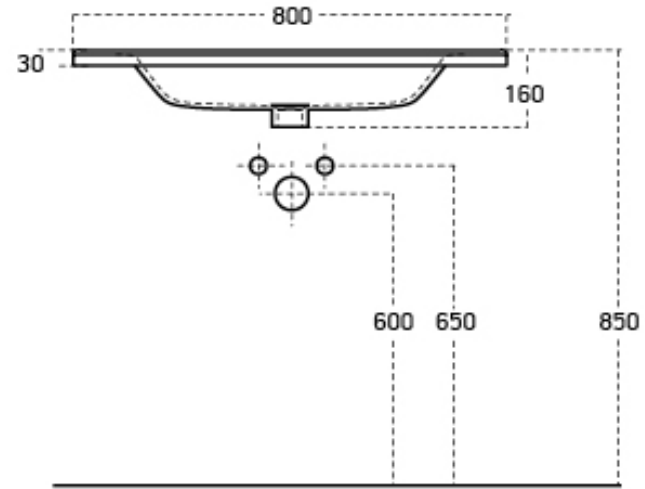

Zola 800mm Basin

RANGE: Zola

SIZE: H 160 x W 800 x D 460mm

FINISH: Gloss

BASIN MATERIAL: Ceramic

TAP HOLE(S): One

The information contained on this page was correct at date of issue. Fitting dimensions are provided as a guide only. Some variation may occur due to manufacturing tolerances. We pursue a policy of continuing improvement in design and performance of our products and so reserve the right to change specifications without prior notice.