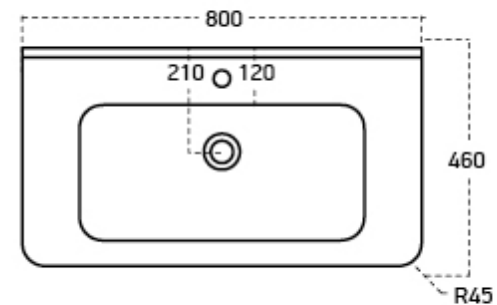

Zola 800mm Basin

RANGE: Zola

SIZE: H 160 x W 800 x D 460mm

FINISH: Gloss

BASIN MATERIAL: Ceramic

TAP HOLE(S): One

The information contained on this page was correct at date of issue. Fitting dimensions are provided as a guide only. Some variation may occur due to manufacturing tolerances. We pursue a policy of continuing improvement in design and performance of our products and so reserve the right to change specifications without prior notice.