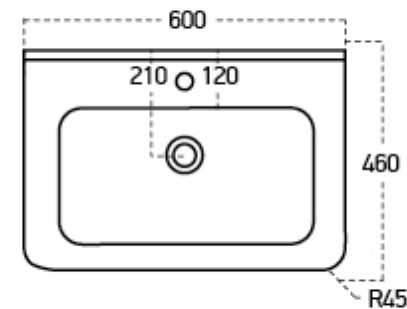

Zola 600mm Basin

RANGE: Zola

SIZE: H 160 x W 600 x D 460mm

FINISH: Gloss

BASIN MATERIAL: Ceramic

TAP HOLE(S): One

The information contained on this page was correct at date of issue. Fitting dimensions are provided as a guide only. Some variation may occur due to manufacturing tolerances. We pursue a policy of continuing improvement in design and performance of our products and so reserve the right to change specifications without prior notice.