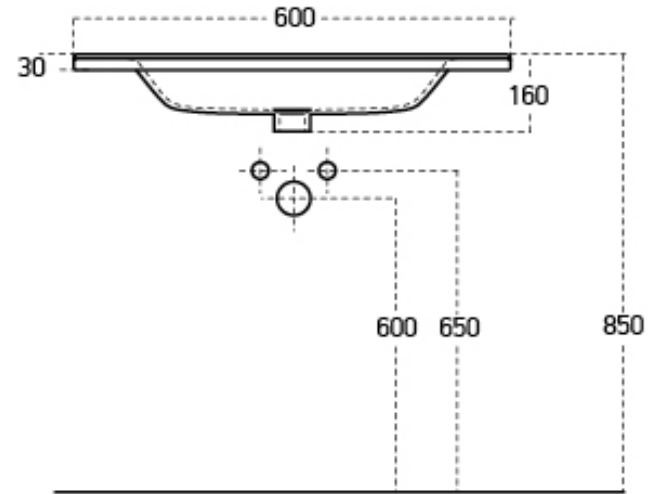

Zola 600mm Basin

RANGE: Zola

SIZE: H 160 x W 600 x D 460mm

FINISH: Gloss

BASIN MATERIAL: Ceramic

TAP HOLE(S): One

The information contained on this page was correct at date of issue. Fitting dimensions are provided as a guide only. Some variation may occur due to manufacturing tolerances. We pursue a policy of continuing improvement in design and performance of our products and so reserve the right to change specifications without prior notice.