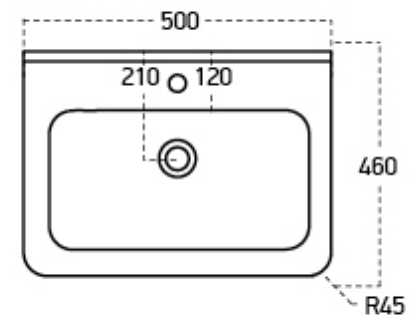

Zola 500mm Basin

RANGE: Zola

SIZE: H 160 x W 500 x D 460mm

FINISH: Gloss

BASIN MATERIAL: Ceramic

TAP HOLE(S): One

The information contained on this page was correct at date of issue. Fitting dimensions are provided as a guide only. Some variation may occur due to manufacturing tolerances. We pursue a policy of continuing improvement in design and performance of our products and so reserve the right to change specifications without prior notice.