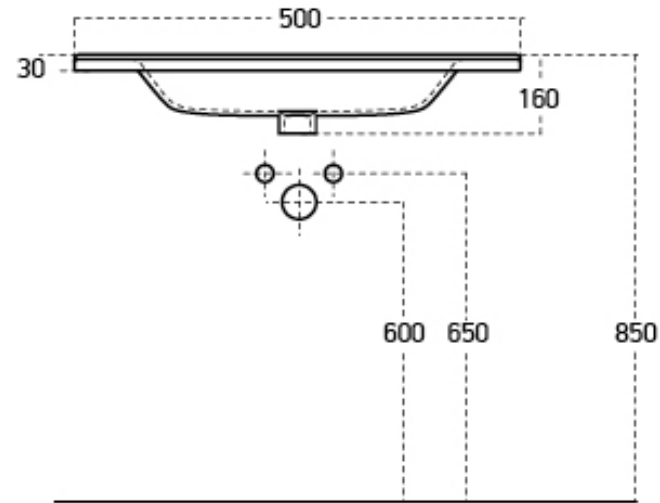

Zola 500mm Basin

RANGE: Zola

SIZE: H 160 x W 500 x D 460mm

FINISH: Gloss

BASIN MATERIAL: Ceramic

TAP HOLE(S): One

The information contained on this page was correct at date of issue. Fitting dimensions are provided as a guide only. Some variation may occur due to manufacturing tolerances. We pursue a policy of continuing improvement in design and performance of our products and so reserve the right to change specifications without prior notice.