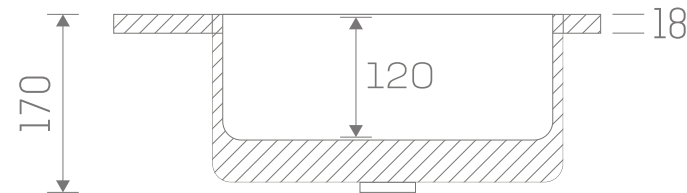

# Zola 1200mm Basin

**RANGE:** Zola

**SIZE:** H 170 x W 1210 x D 465mm

**FINISH:** Gloss

**BASIN MATERIAL:** Ceramic

**TAP HOLE(S):** Two

The information contained on this page was correct at date of issue. Fitting dimensions are provided as a guide only. Some variation may occur due to manufacturing tolerances. We pursue a policy of continuing improvement in design and performance of our products and so reserve the right to change specifications without prior notice.