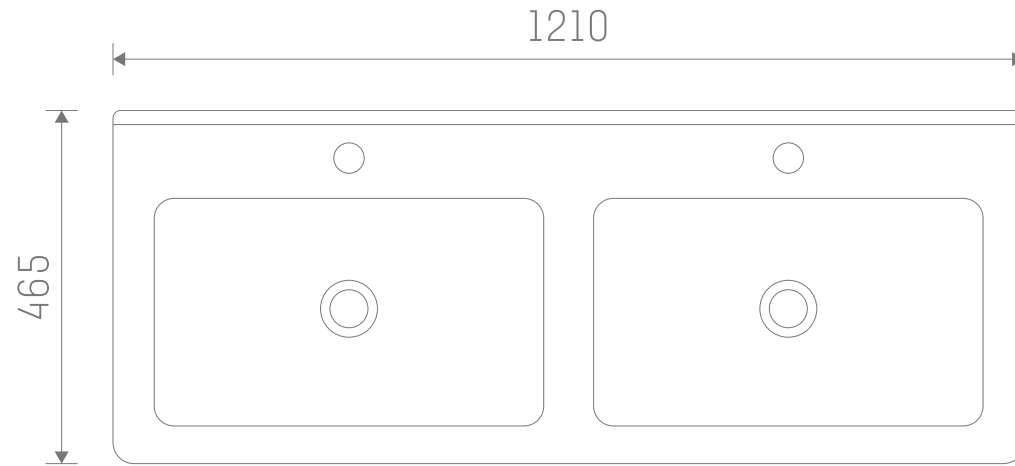

# Zola 1200mm Basin

**RANGE:** Zola

**SIZE:** H 170 x W 1210 x D 465mm

**FINISH:** Gloss

**BASIN MATERIAL:** Ceramic

**TAP HOLE(S):** Two

The information contained on this page was correct at date of issue. Fitting dimensions are provided as a guide only. Some variation may occur due to manufacturing tolerances. We pursue a policy of continuing improvement in design and performance of our products and so reserve the right to change specifications without prior notice.